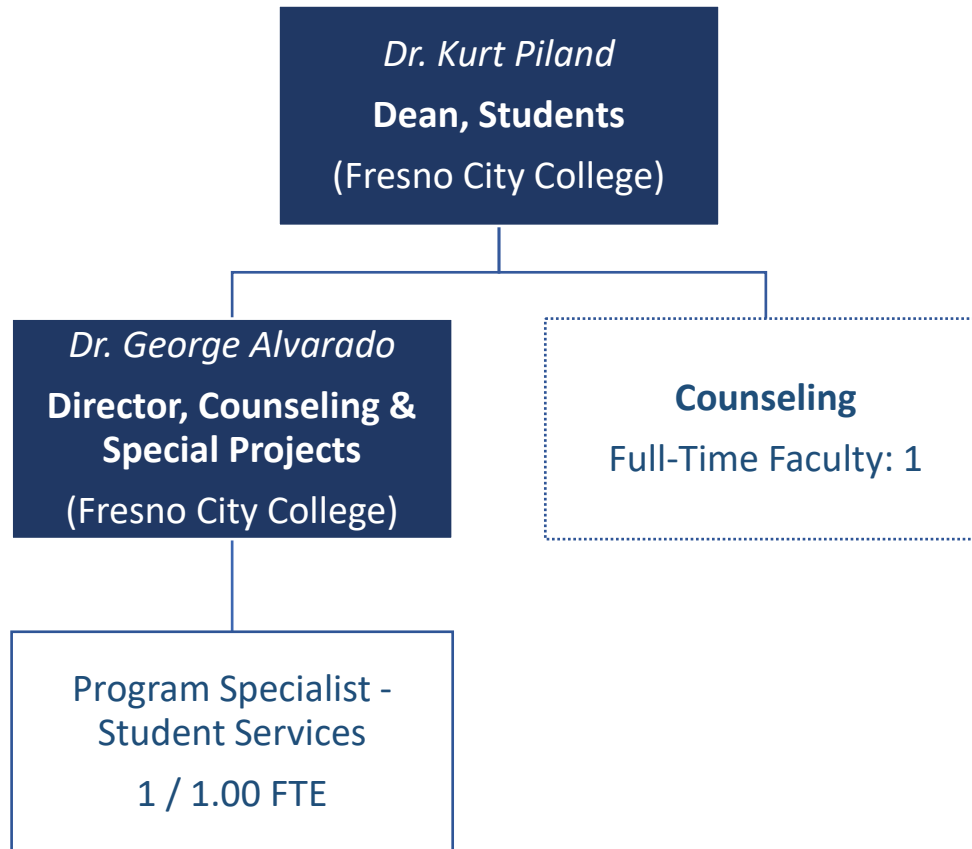

Fresno City College – West Fresno Center

## West Fresno Center – Instruction - Applied Technology

**West Fresno Center – Instruction - Allied Health, Physical Education & Athletics (APA)**

**West Fresno Center – Instruction - Math, Science & Engineering**

## West Fresno Center – Student Services - Counseling

**West Fresno Center – Student Services - Library / Learning Resource Center**

**West Fresno Center – Administrative Services - Building and Grounds Services**