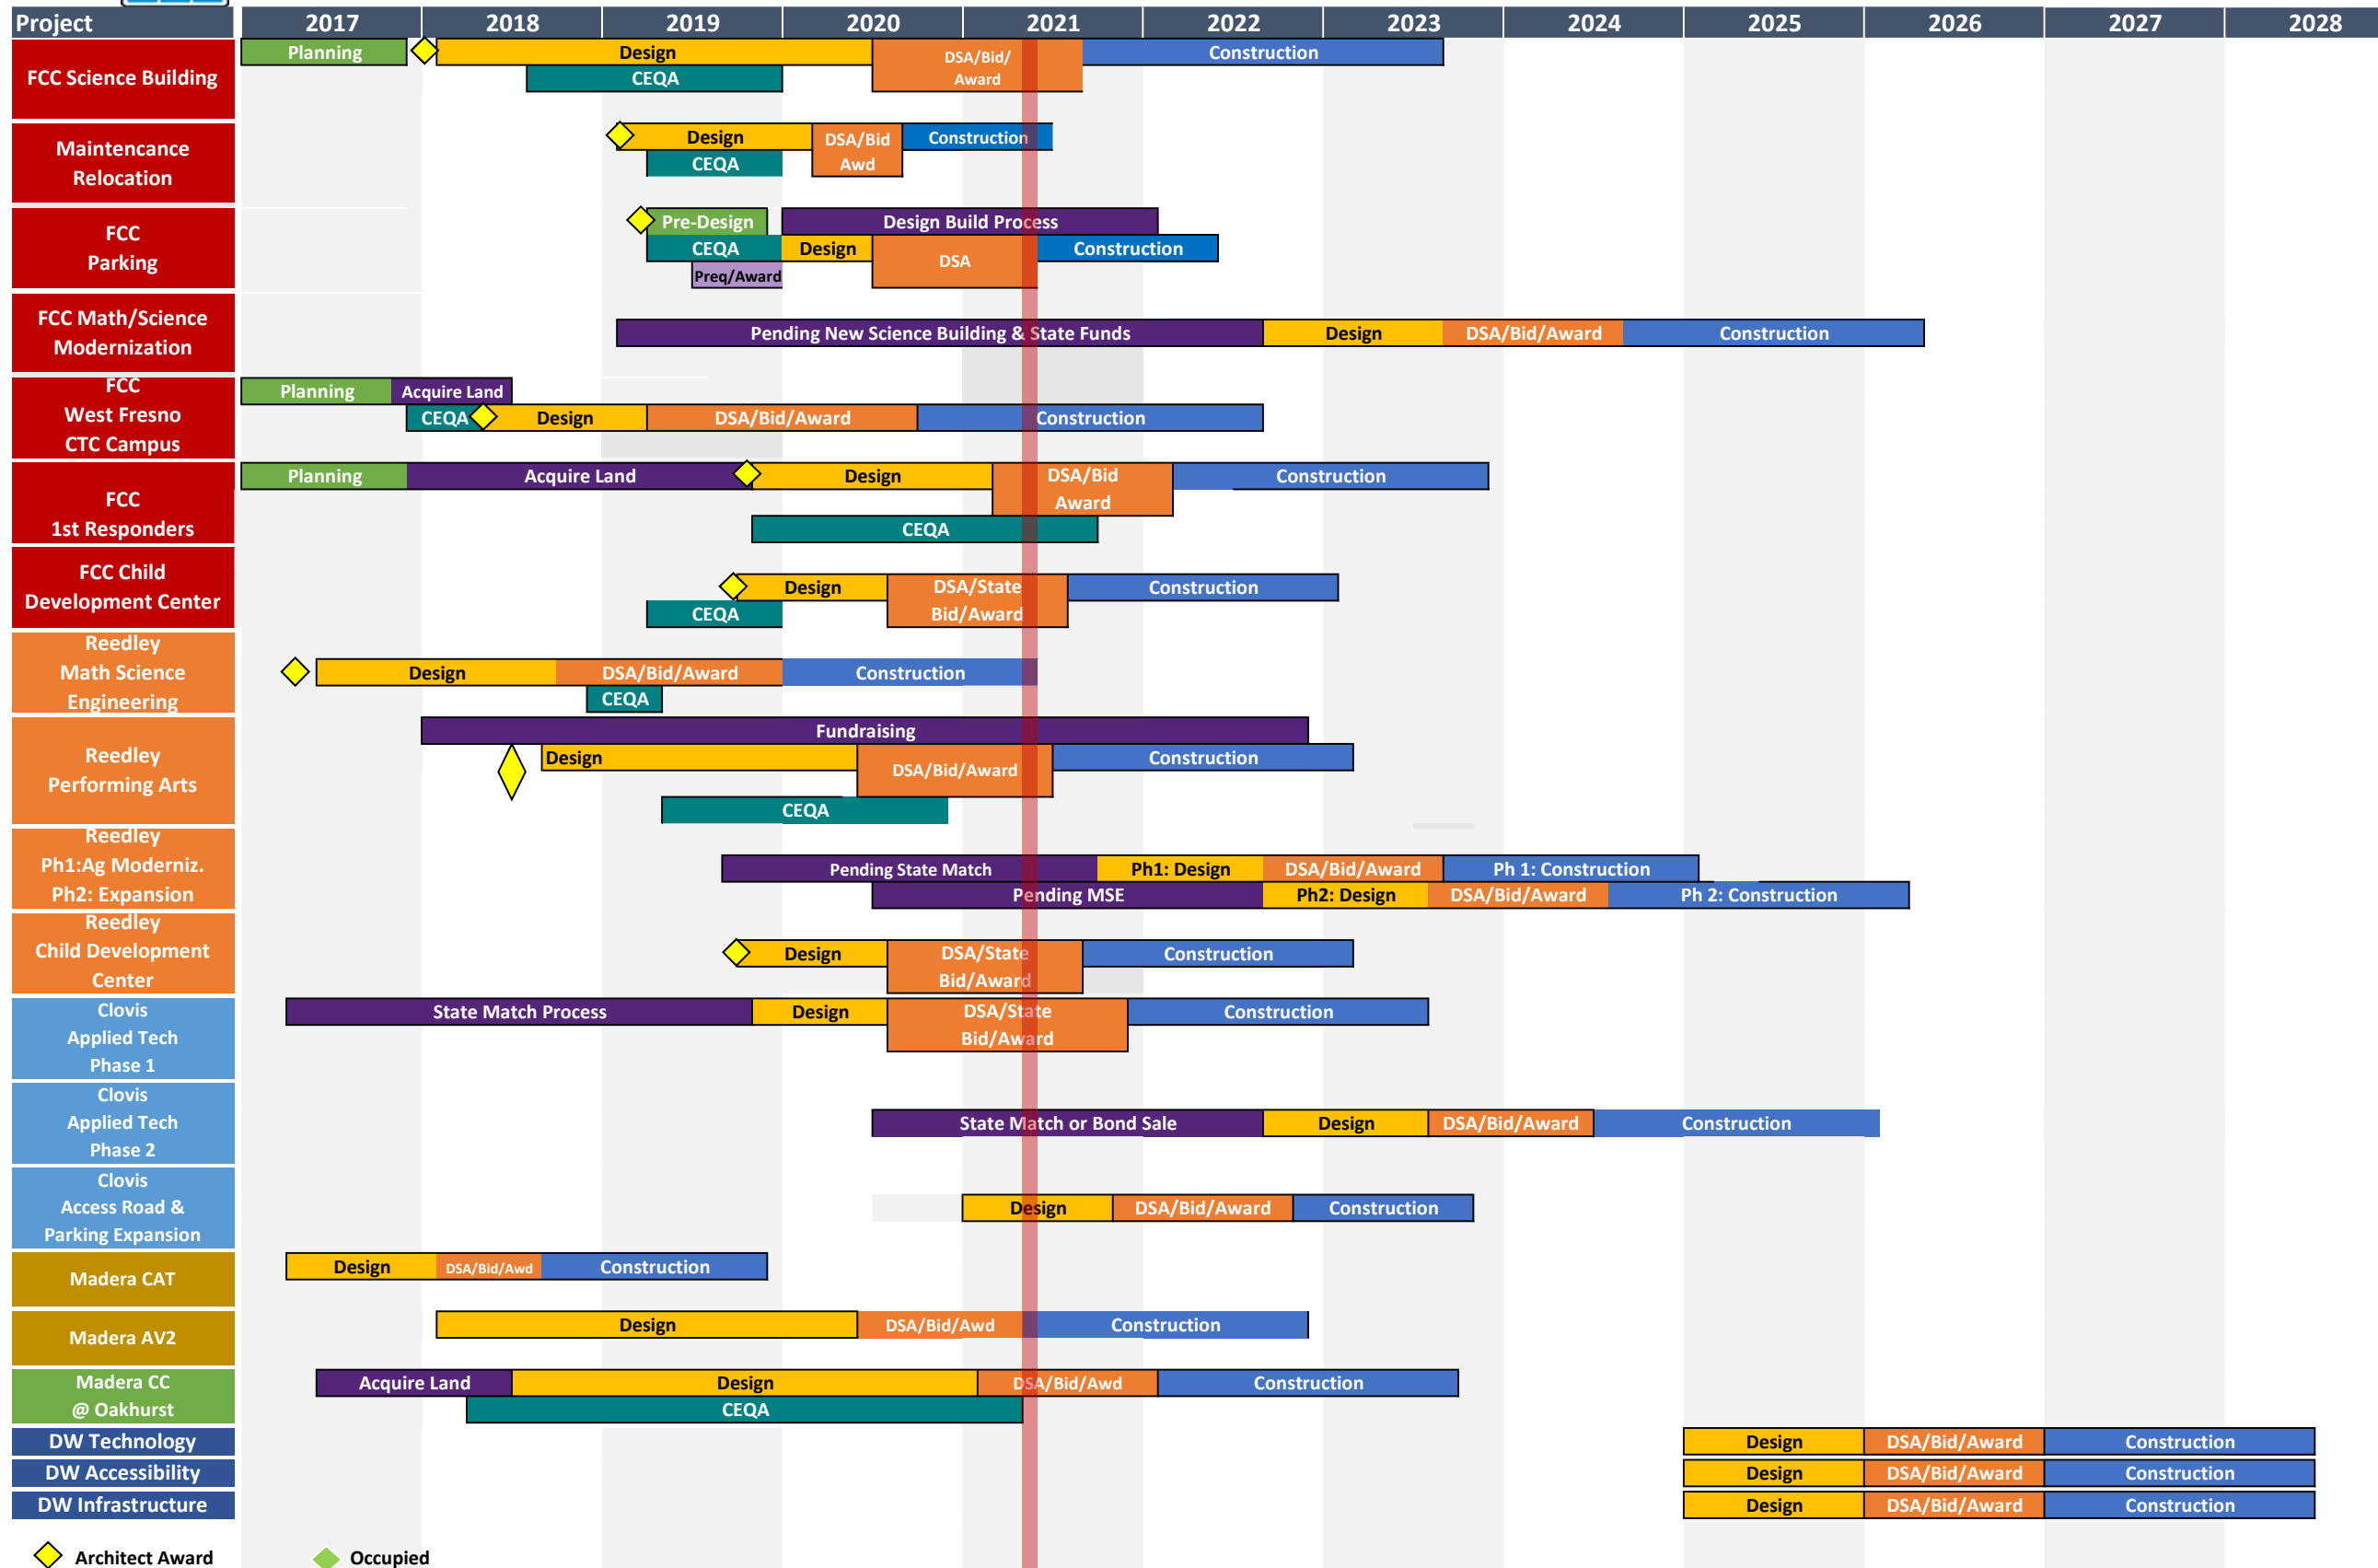

State Center Community College District

Bond Schedule

Fresno City College | Reedley College | Clovis Community College
Madera Community College | Madera Community College at Oakhurst

◆ Architect Award ◆ Occupied