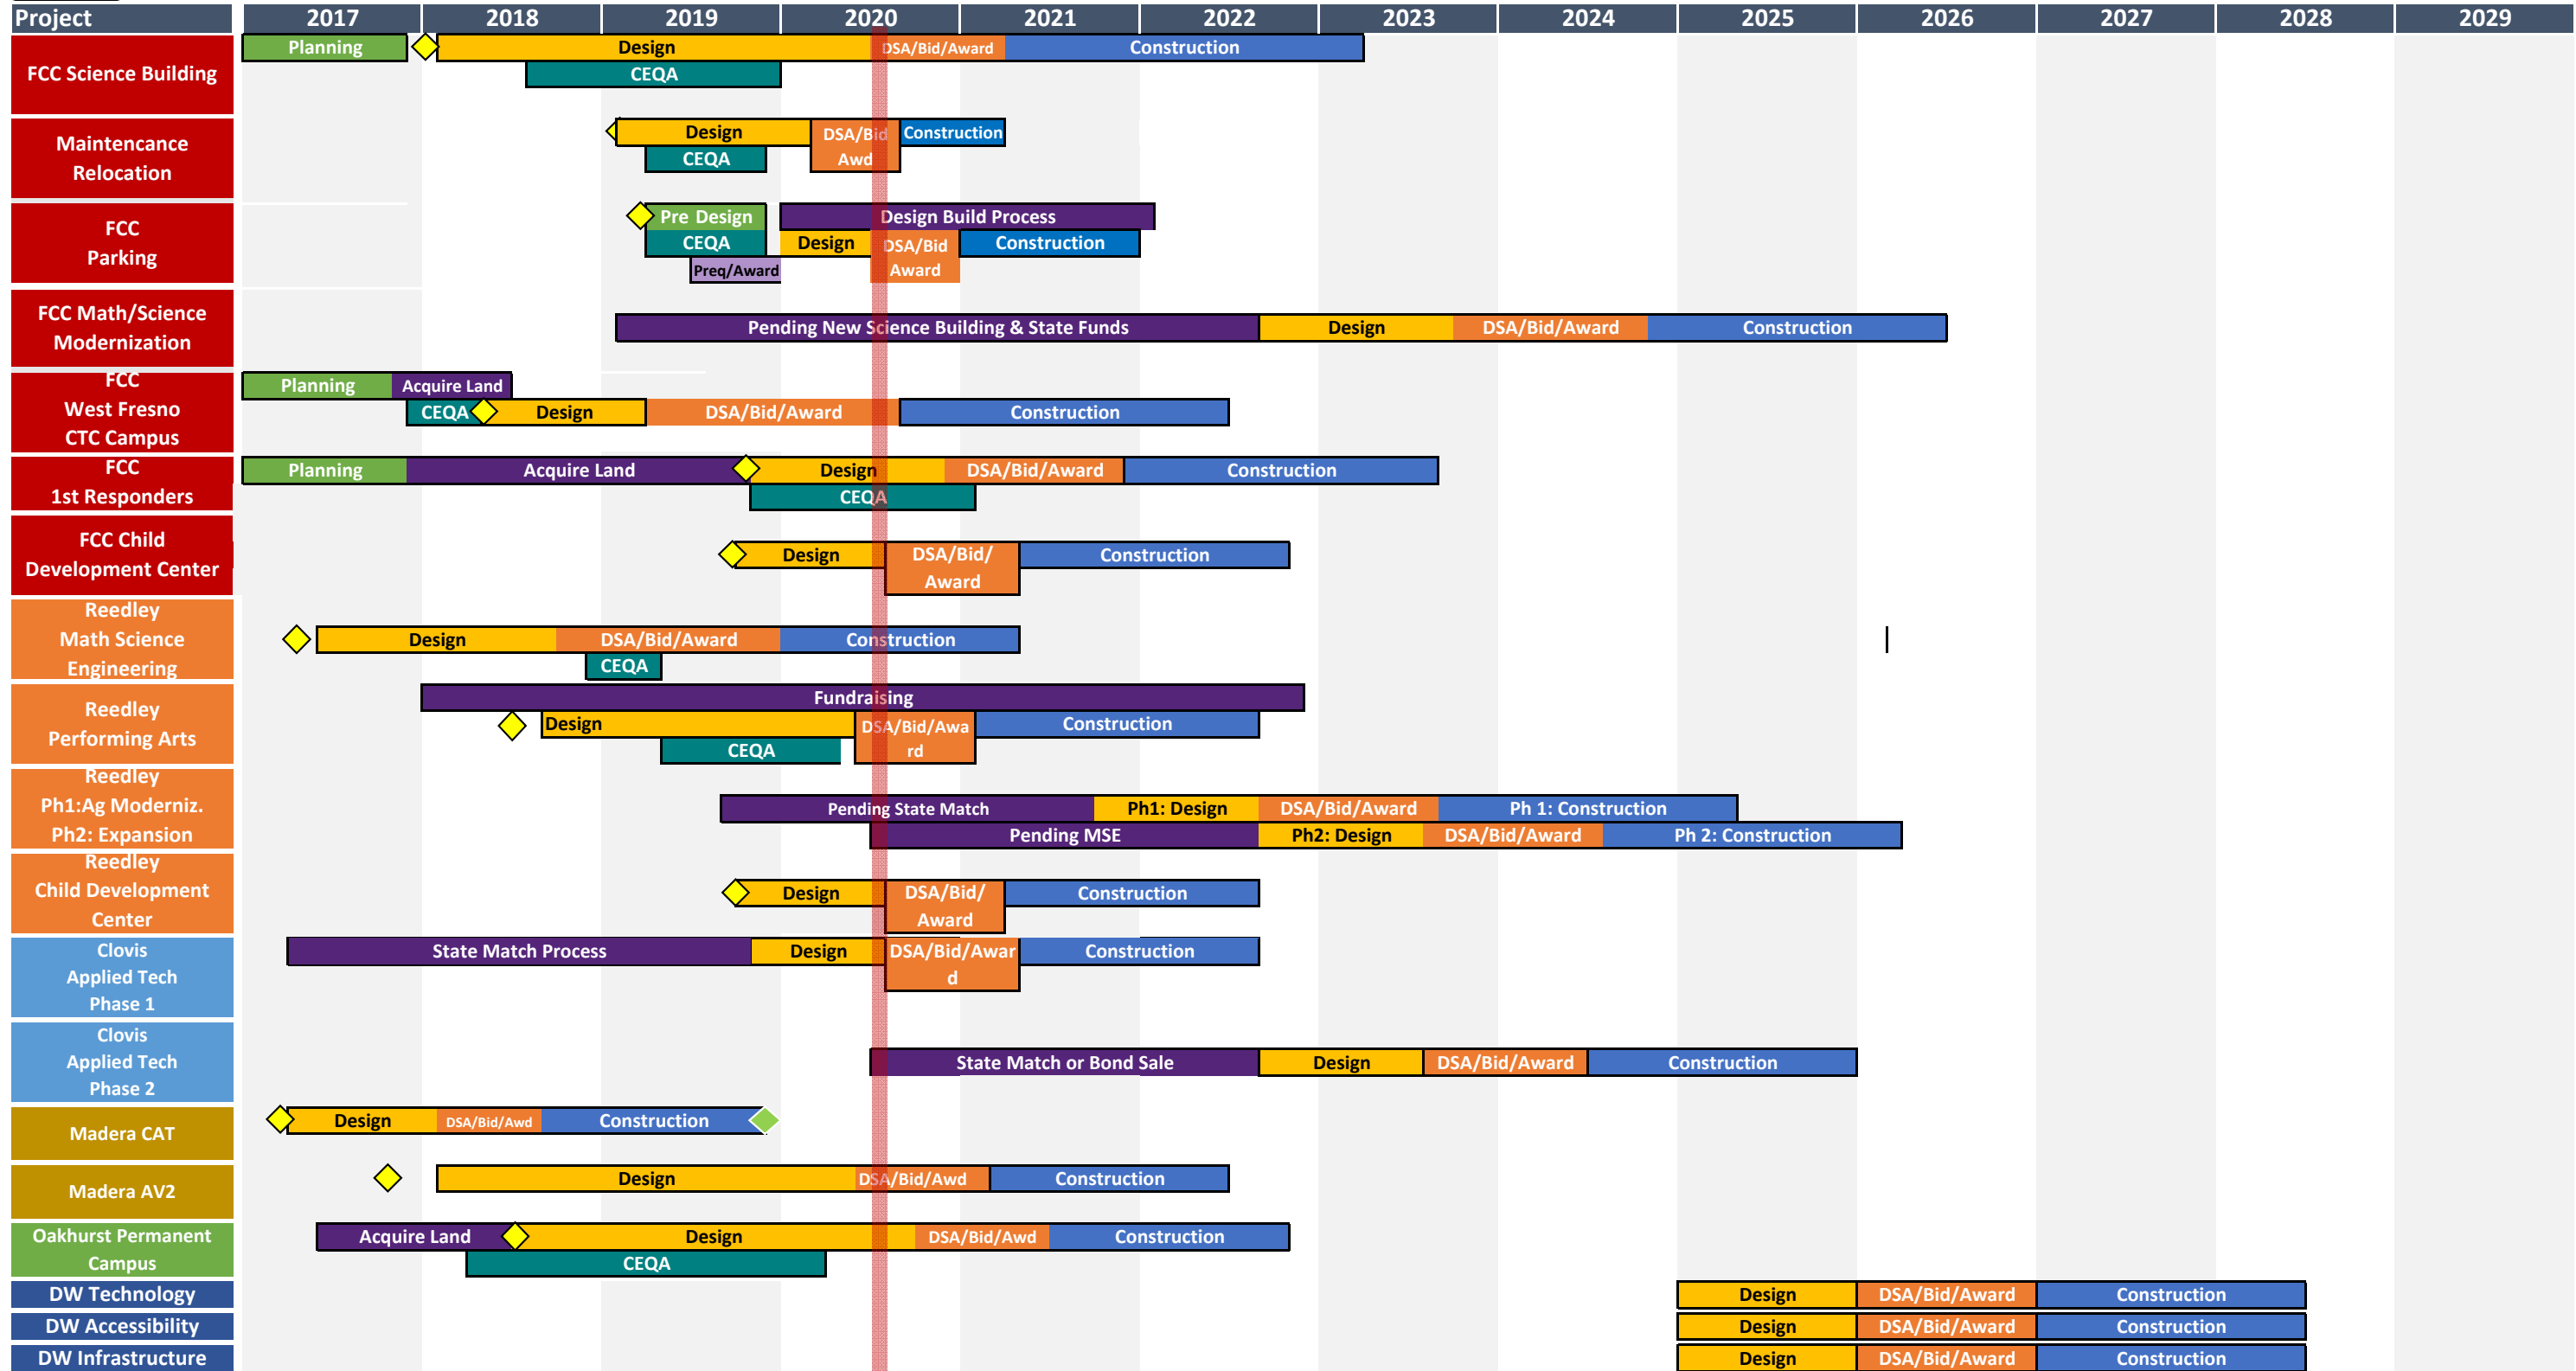

State Center Community College District

Bond Schedule

Fresno City College | Reedley College | Clovis Community College
Madera Community College Center | Oakhurst Community College Center

Updated 3-31-2020

◆ Architect Award ◆ Occupied