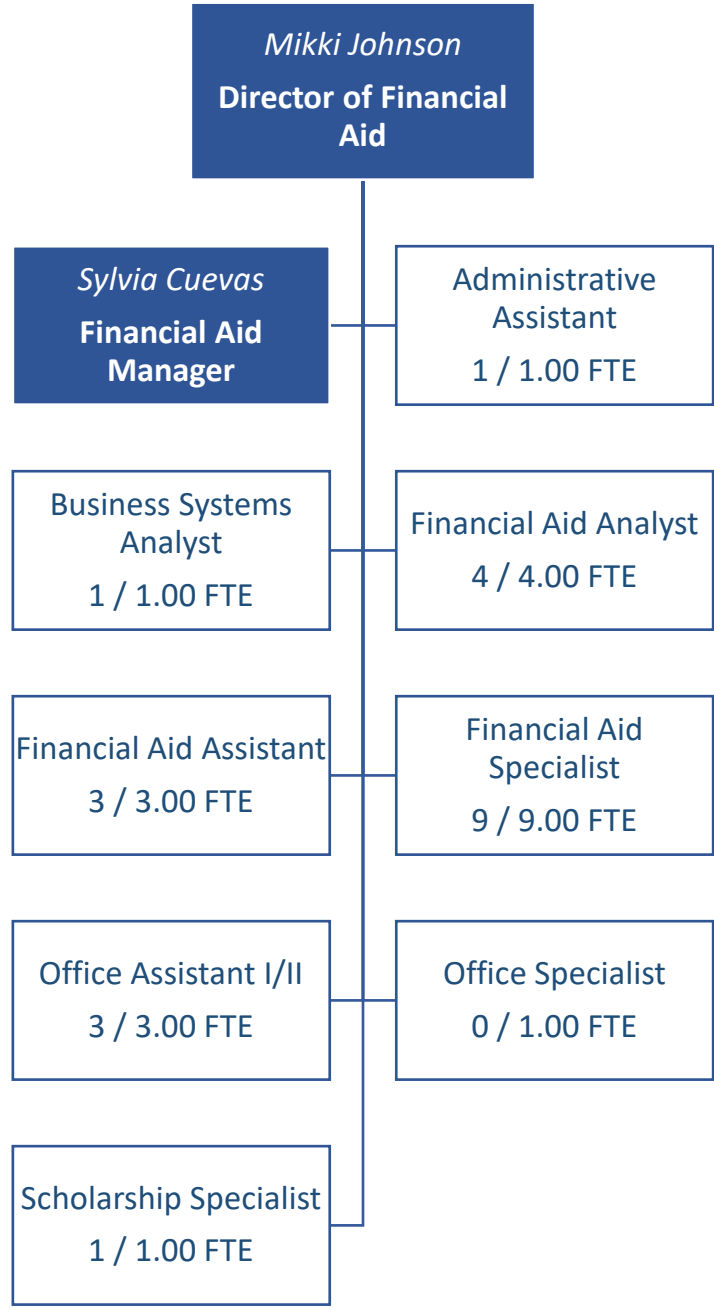

Fresno City College – Student Services - Financial Aid