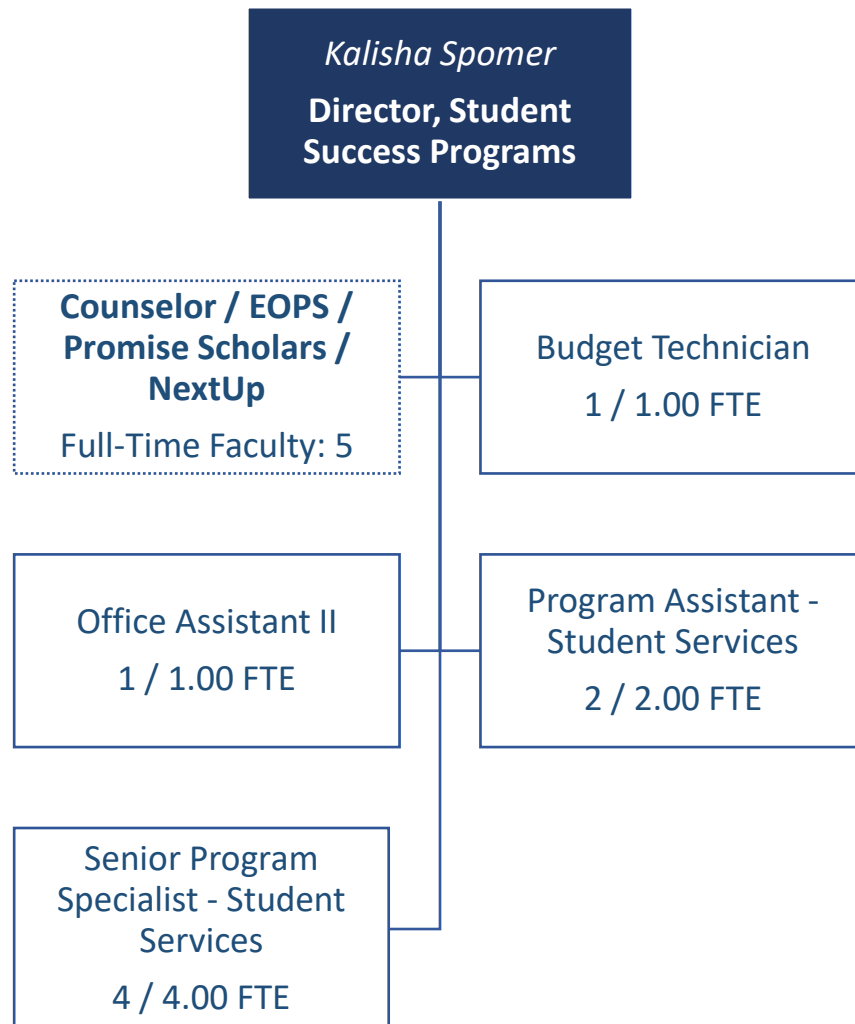

Fresno City College – Student Services - Athletics

Fresno City College – Student Services

Fresno City College – Student Services - CalWORKs

Fresno City College – Student Services - TRiO Programs

Fresno City College – Student Services - Counseling