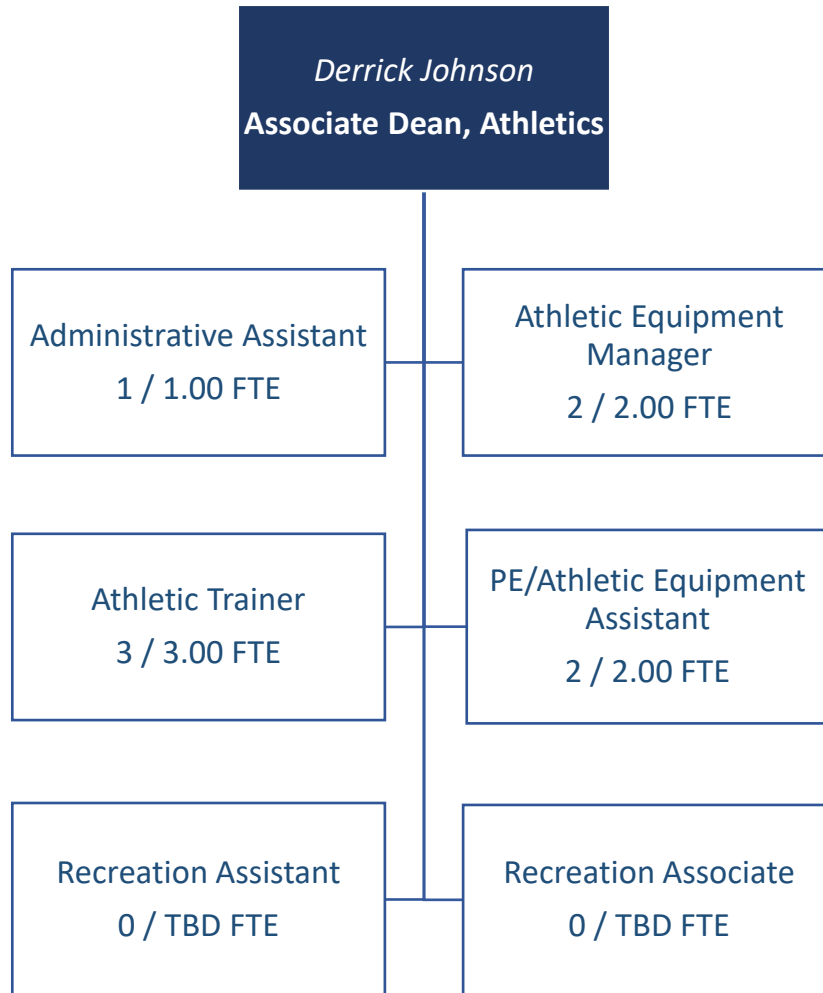

Fresno City College – Student Services - Athletics