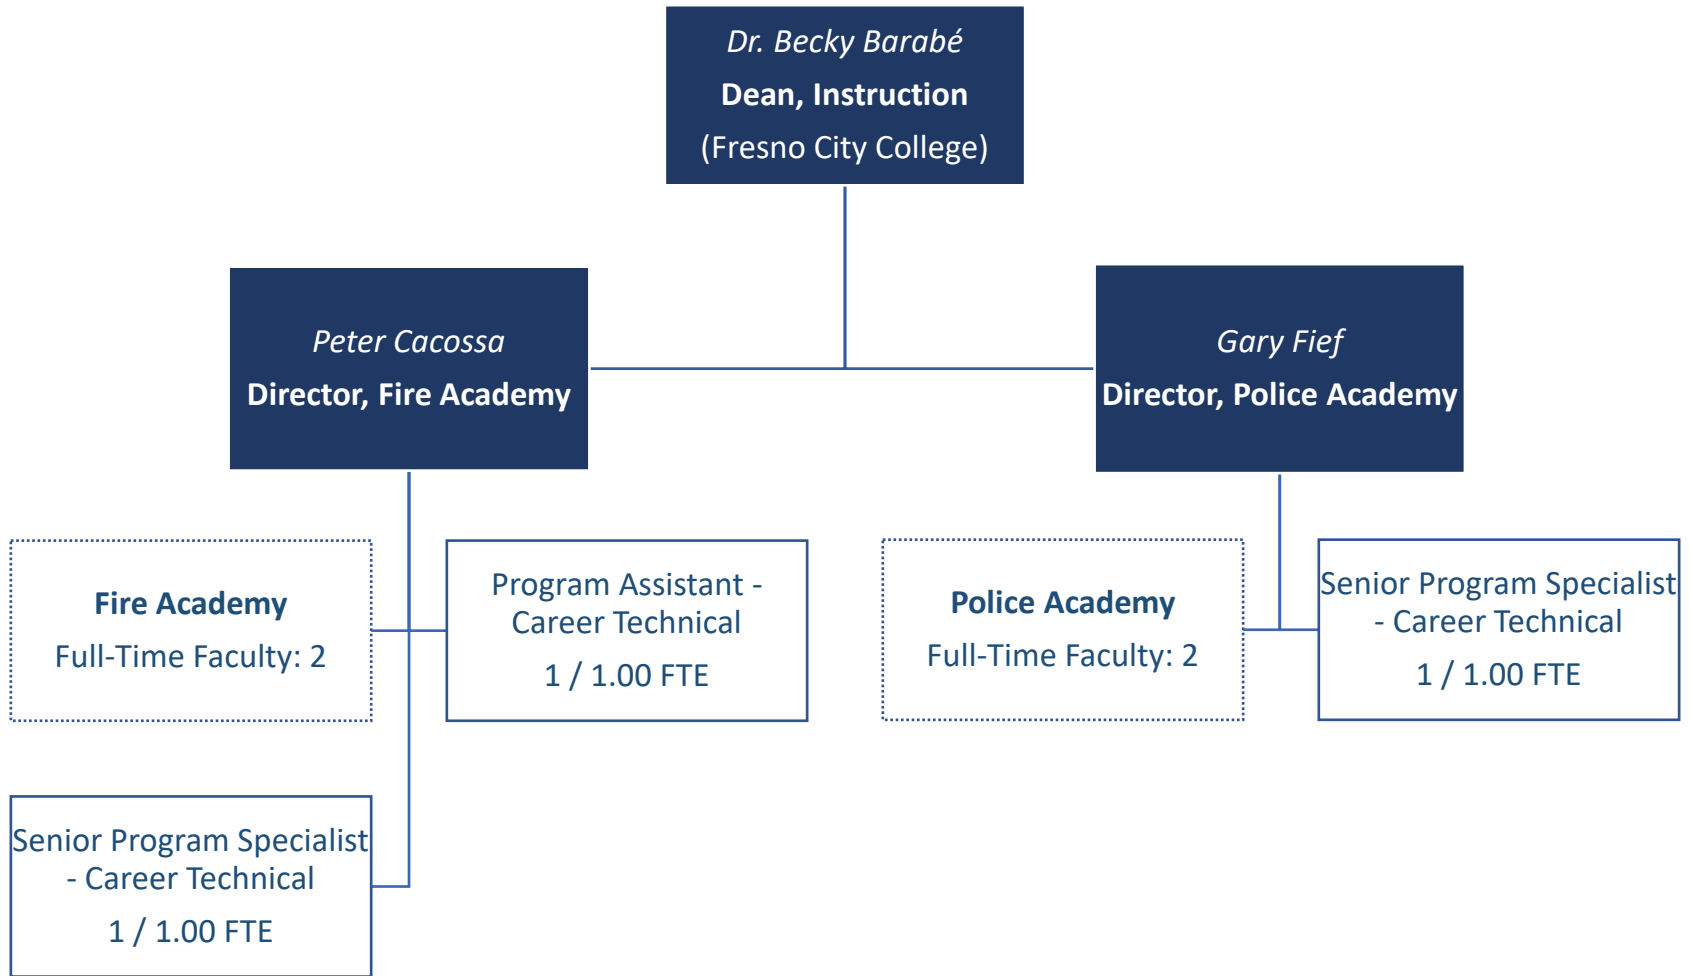

Fresno City College

Fresno City College – Educational Services & Institutional Effectiveness

Fresno City College – Career & Technology Center (CTC)

Fresno City College – Library & Student Learning Support Services

Fresno City College – Institutional Research

Fresno City College – Student Equity and Success

Fresno City College – Instruction

Fresno City College – Instruction – Allied Health, Physical Education & Athletics (APA)

Fresno City College – Instruction – Applied Technology

Fresno City College – First Responders Campus (FRC)

Fresno City College – Instruction – Business Education

Fresno City College – Instruction – Fine, Performing & Communication Arts