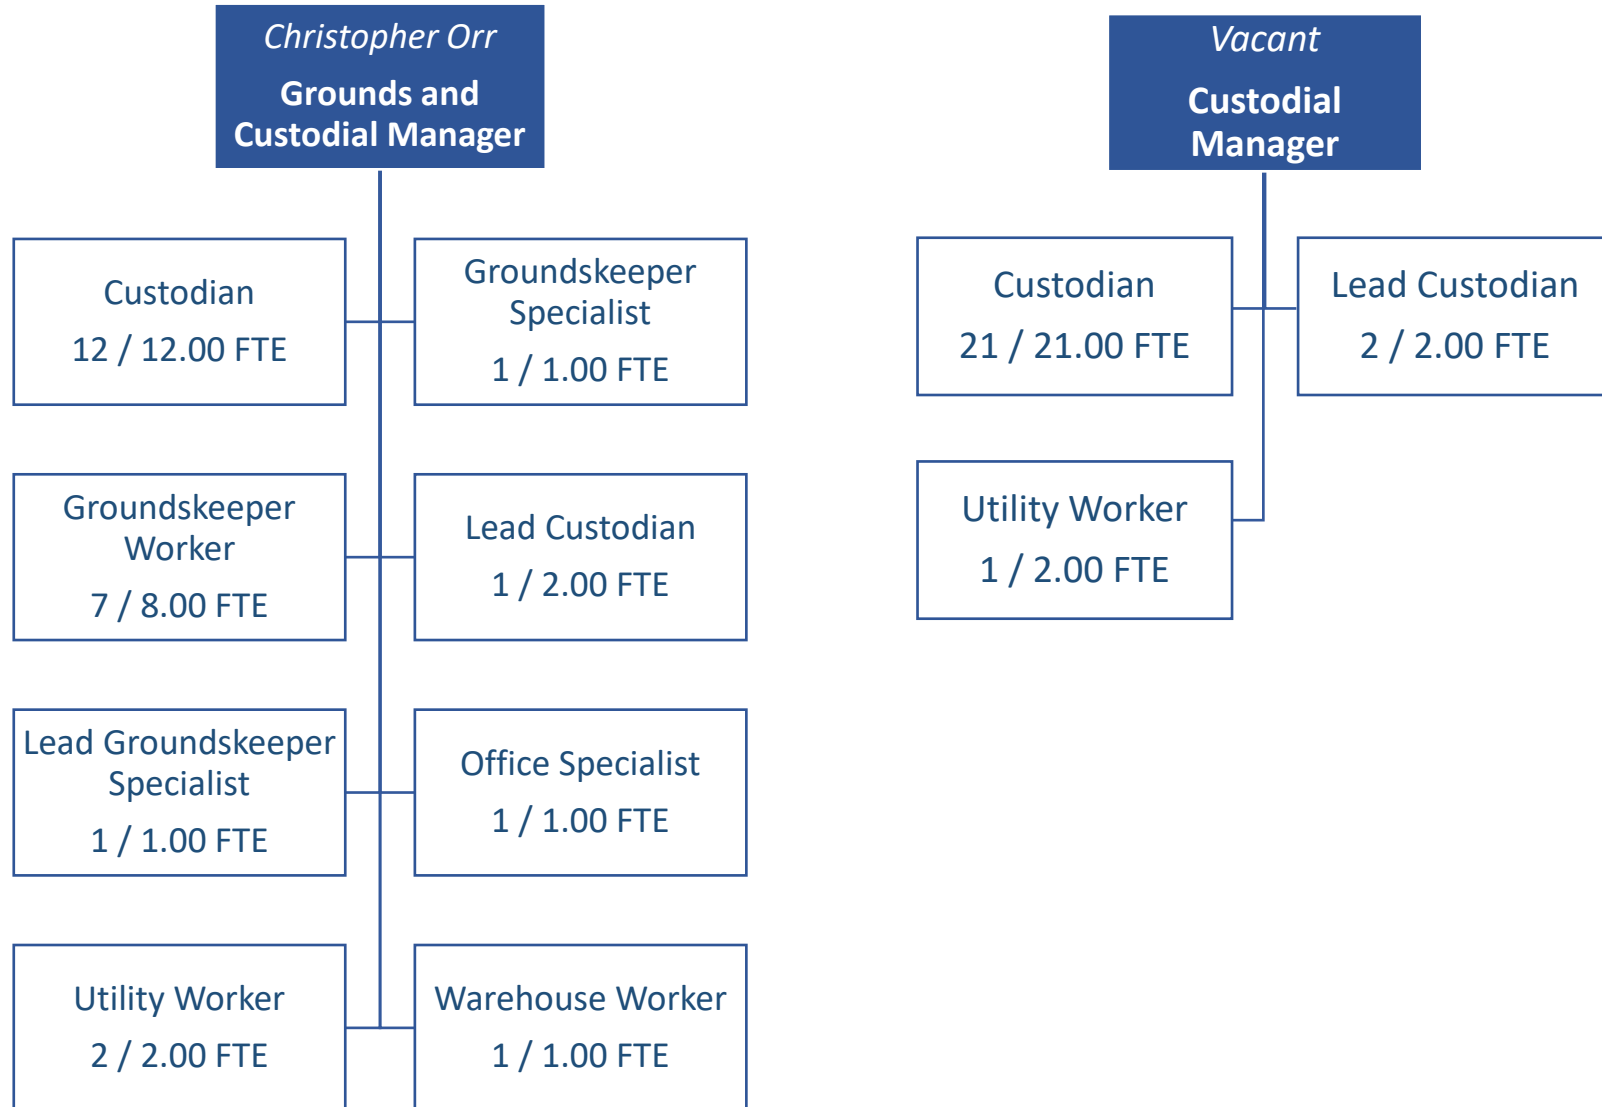

Fresno City College – Administrative Services - Building and Grounds Services