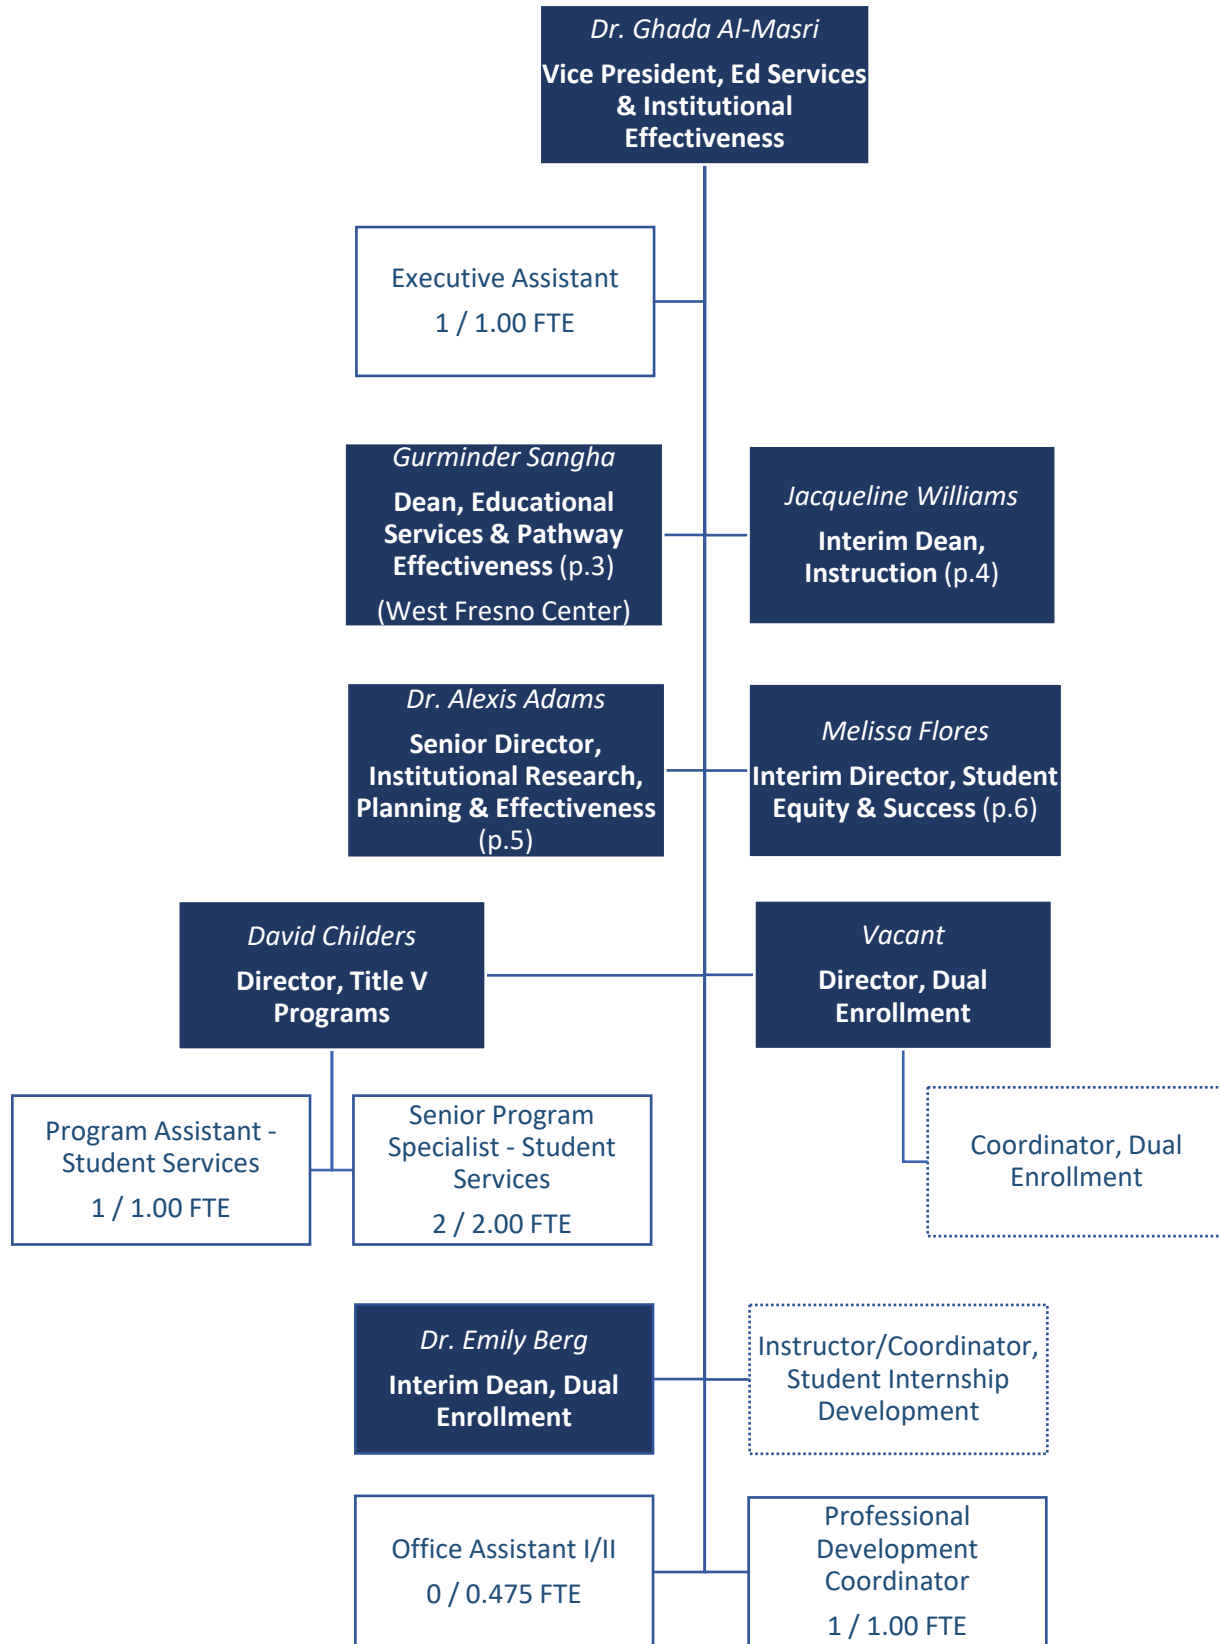

Fresno City College

Fresno City College – Educational Services & Institutional Effectiveness

Fresno City College – Career & Technology Center (CTC)

Fresno City College – Library & Student Learning Support Services