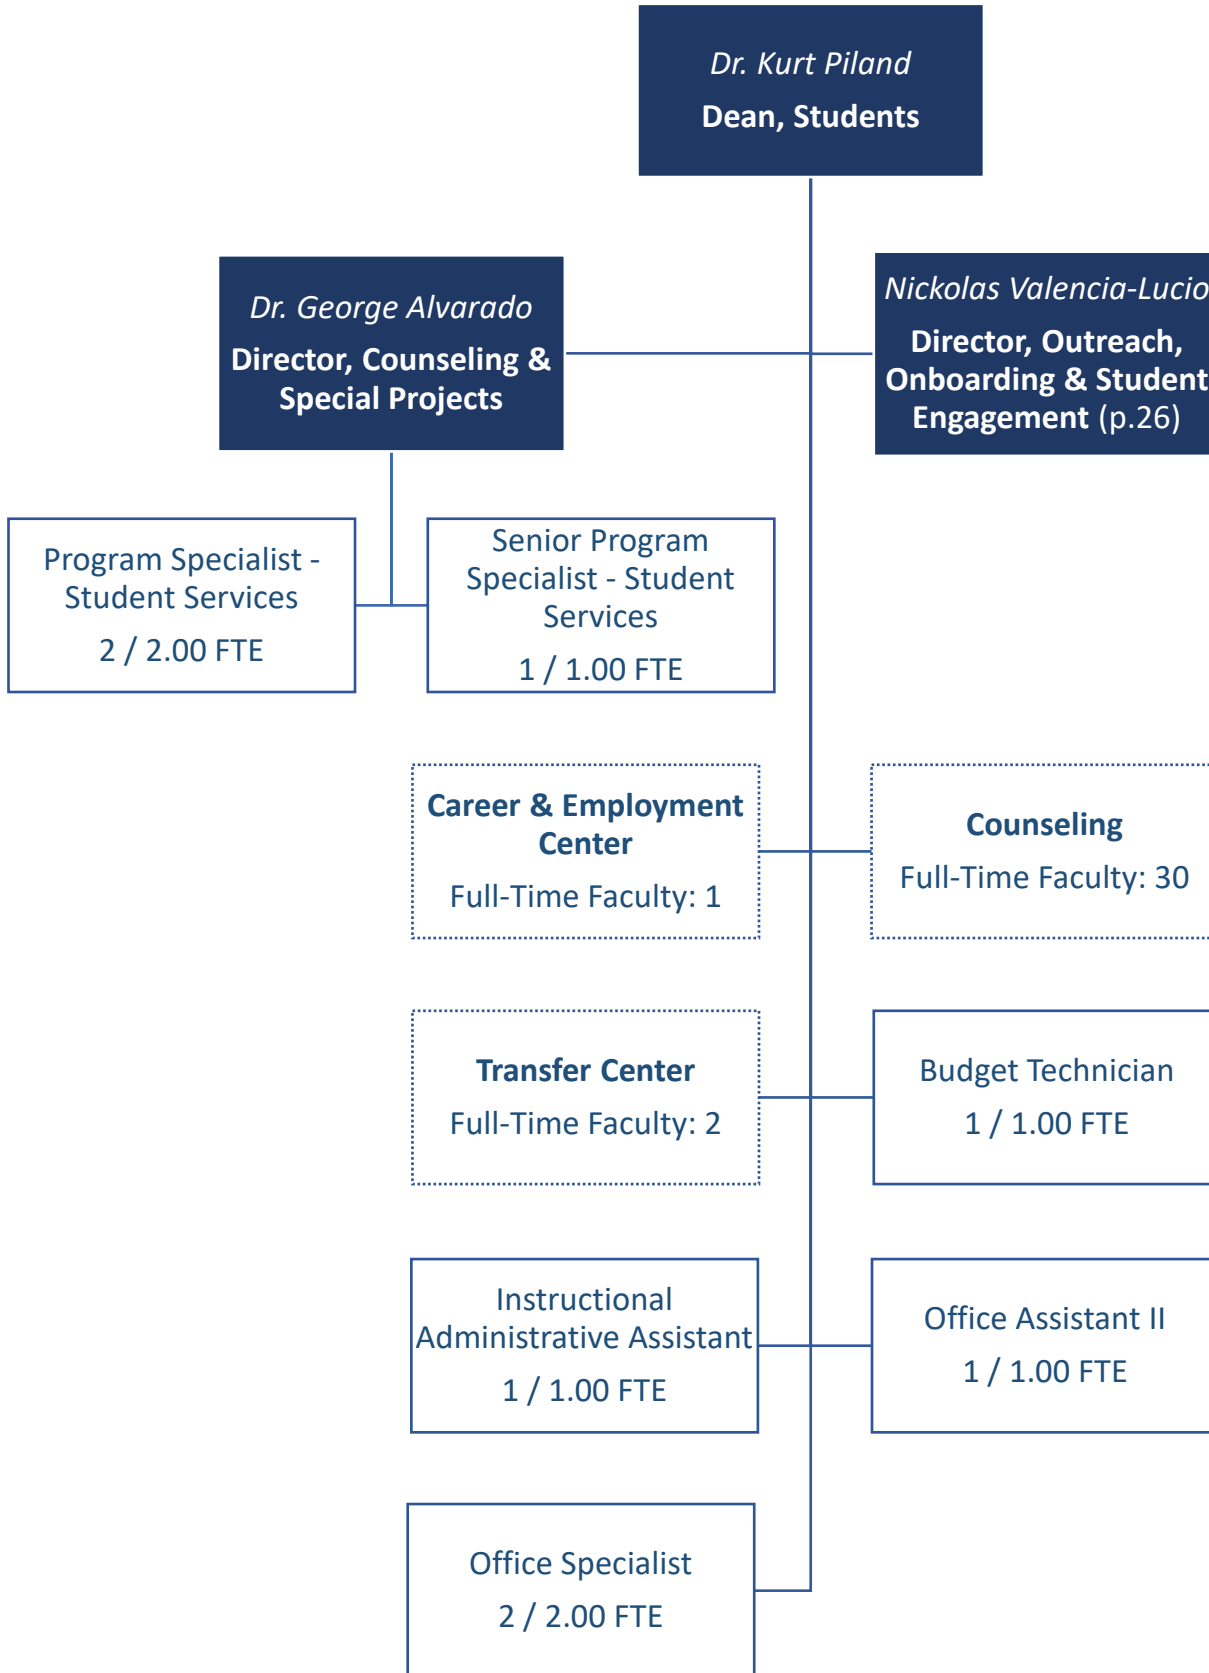

Fresno City College – Student Services - Athletics

Fresno City College – Student Services

Fresno City College – Student Services - CalWORKs

Fresno City College – Student Services - TRiO Programs

Fresno City College – Student Services - Counseling