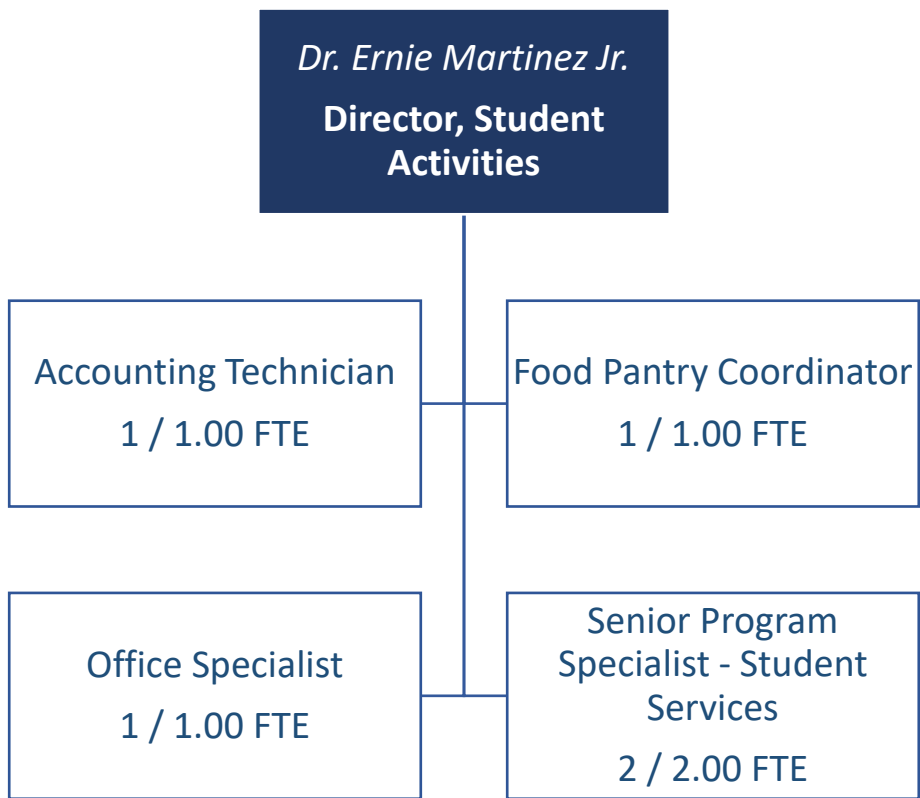

Fresno City College – Student Services - Student Activities