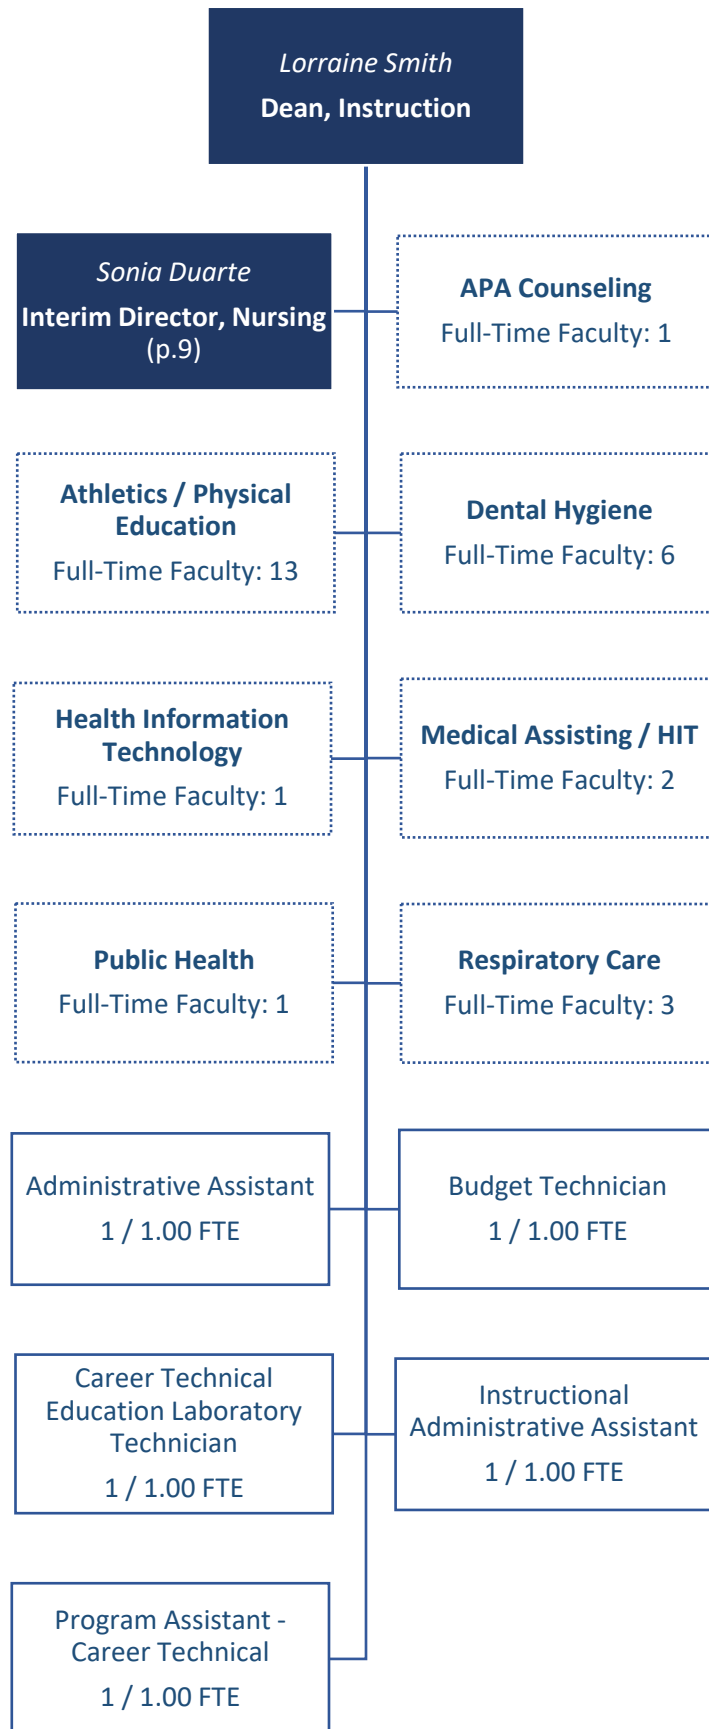

Fresno City College

Fresno City College – Educational Services & Institutional Effectiveness

Fresno City College – Career & Technology Center (CTC)

Fresno City College – Library & Student Learning Support Services

Fresno City College – Institutional Research

Fresno City College – Student Equity and Success

Fresno City College – Instruction

Fresno City College – Instruction – Allied Health, Physical Education & Athletics (APA)

Fresno City College – Instruction – Applied Technology

Fresno City College – First Responders Campus (FRC)

Fresno City College – Instruction – Business Education

Fresno City College – Instruction – Fine, Performing & Communication Arts