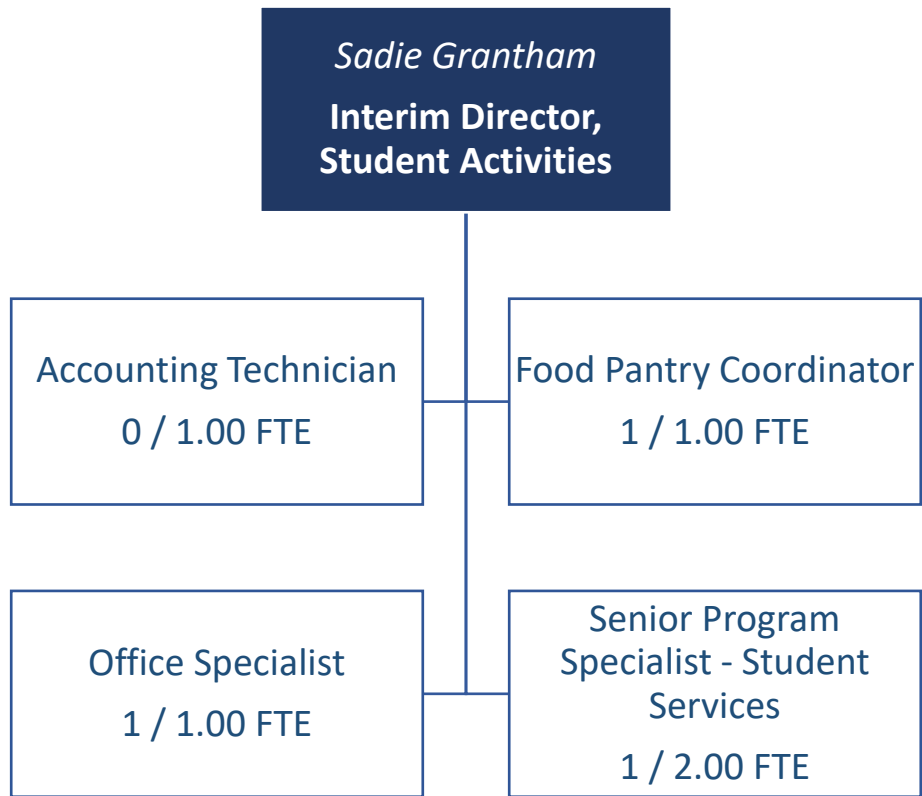

Fresno City College – Student Services - Student Activities