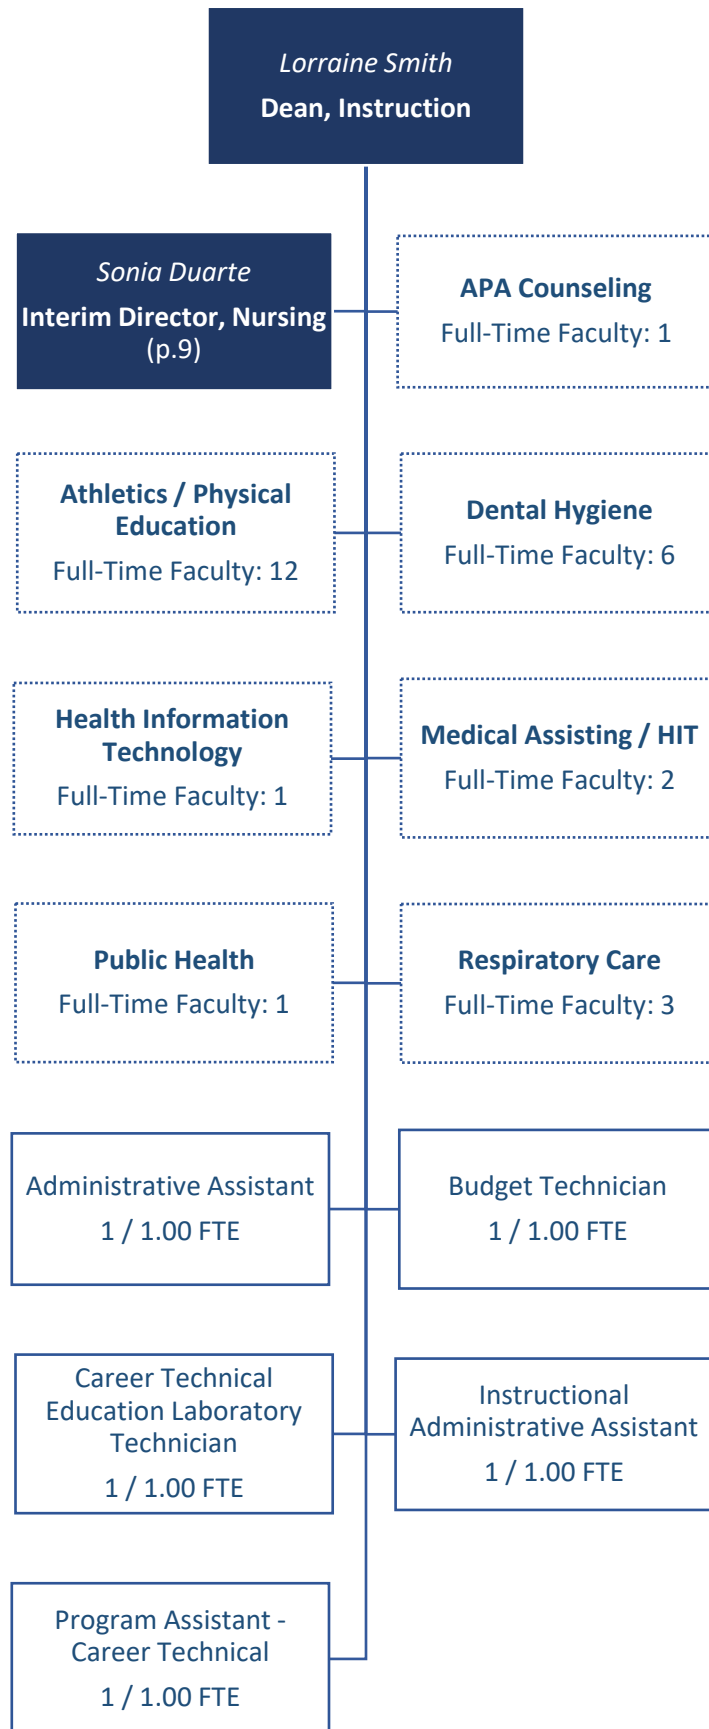

Fresno City College

Fresno City College – Educational Services & Institutional Effectiveness

Fresno City College – Career & Technology Center (CTC)

Fresno City College – Library & Student Learning Support Services

Fresno City College – Institutional Research

Fresno City College – Student Equity and Success

Fresno City College – Instruction

Fresno City College – Instruction – Allied Health, Physical Education & Athletics (APA)

Fresno City College – Instruction – Applied Technology

Fresno City College – First Responders Campus (FRC)

Fresno City College – Instruction – Business Education

Fresno City College – Instruction – Fine, Performing & Communication Arts