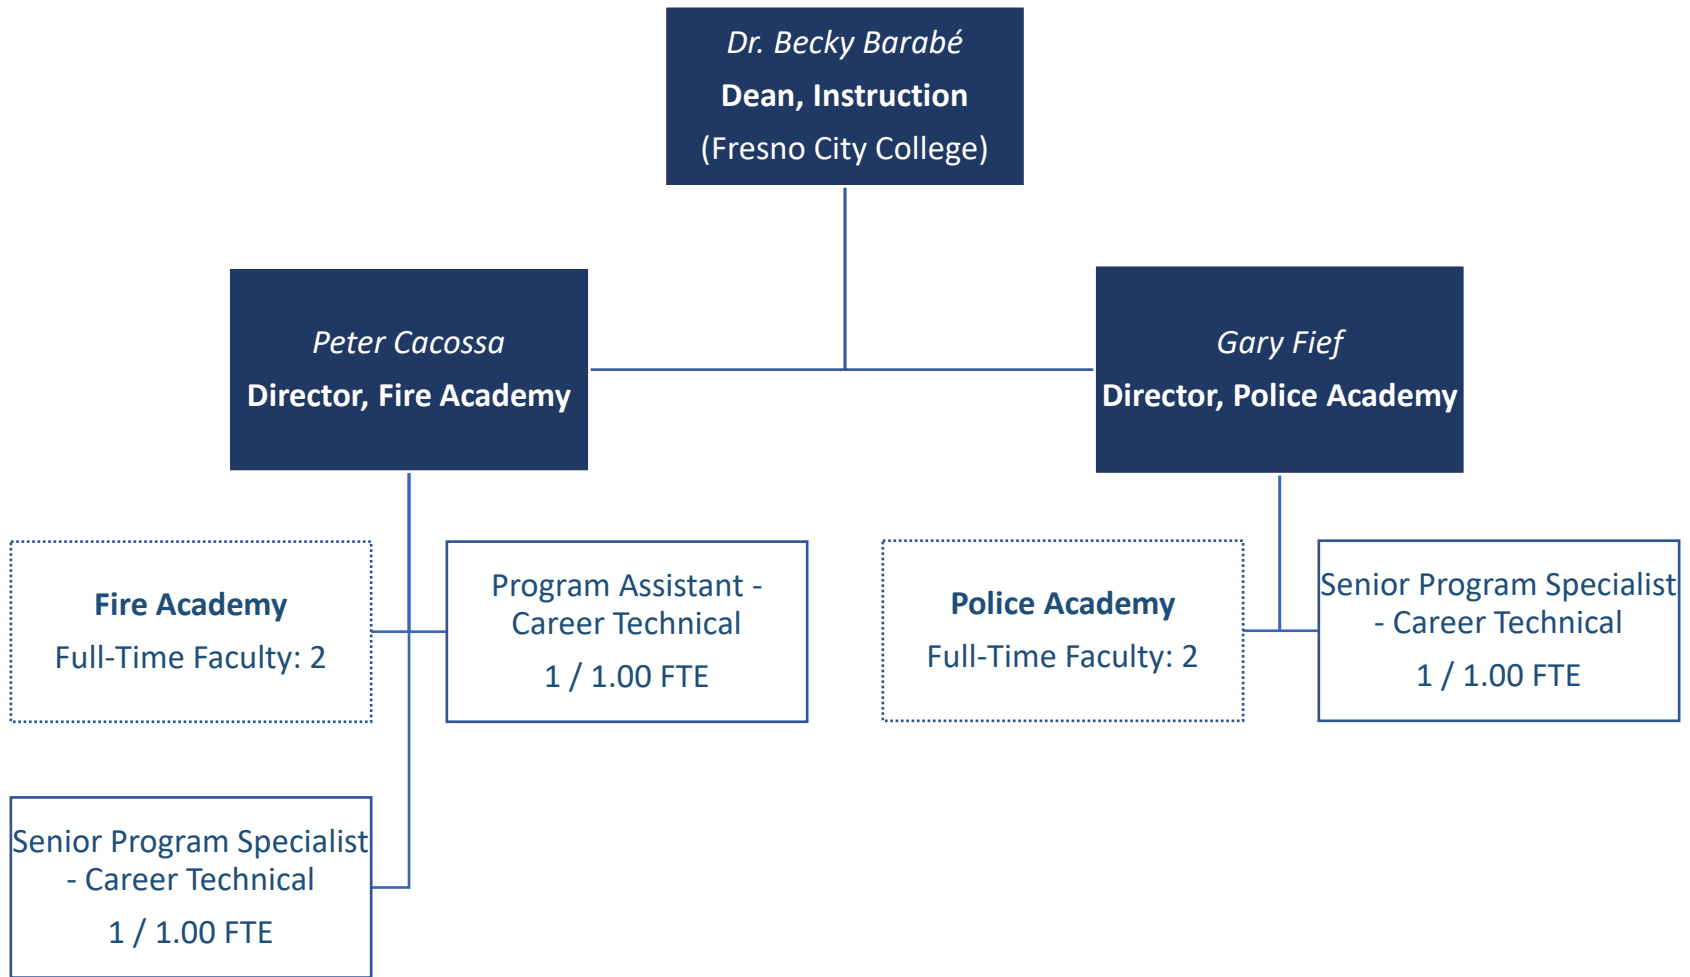

Fresno City College

Fresno City College – Educational Services & Institutional Effectiveness

Fresno City College – Career & Technology Center (CTC)

Fresno City College – Library & Student Learning Support Services

Fresno City College – Institutional Research

Fresno City College – Student Equity and Success

Fresno City College – Instruction

Fresno City College – Instruction – Allied Health, Physical Education & Athletics (APA)

Fresno City College – Instruction – Applied Technology

Fresno City College – First Responders Campus (FRC)

Fresno City College – Instruction – Business Education

Fresno City College – Instruction – Fine, Performing & Communication Arts