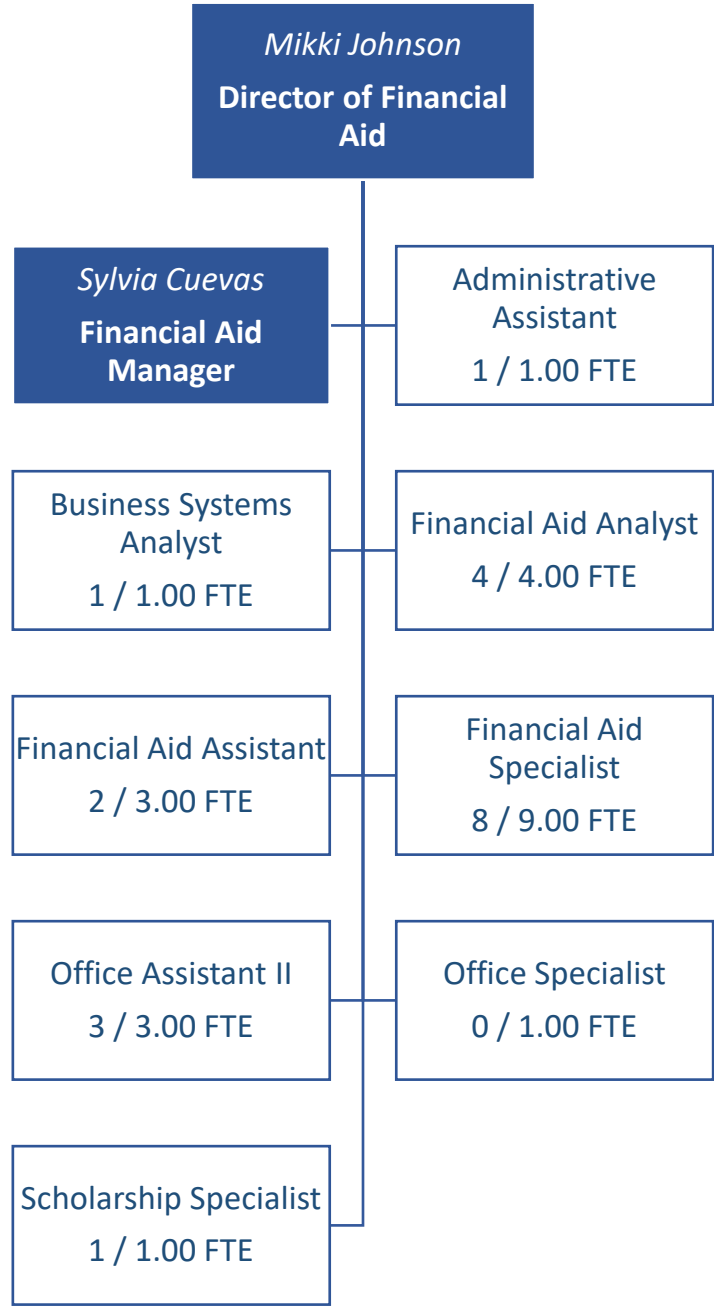

Fresno City College – Student Services - Financial Aid