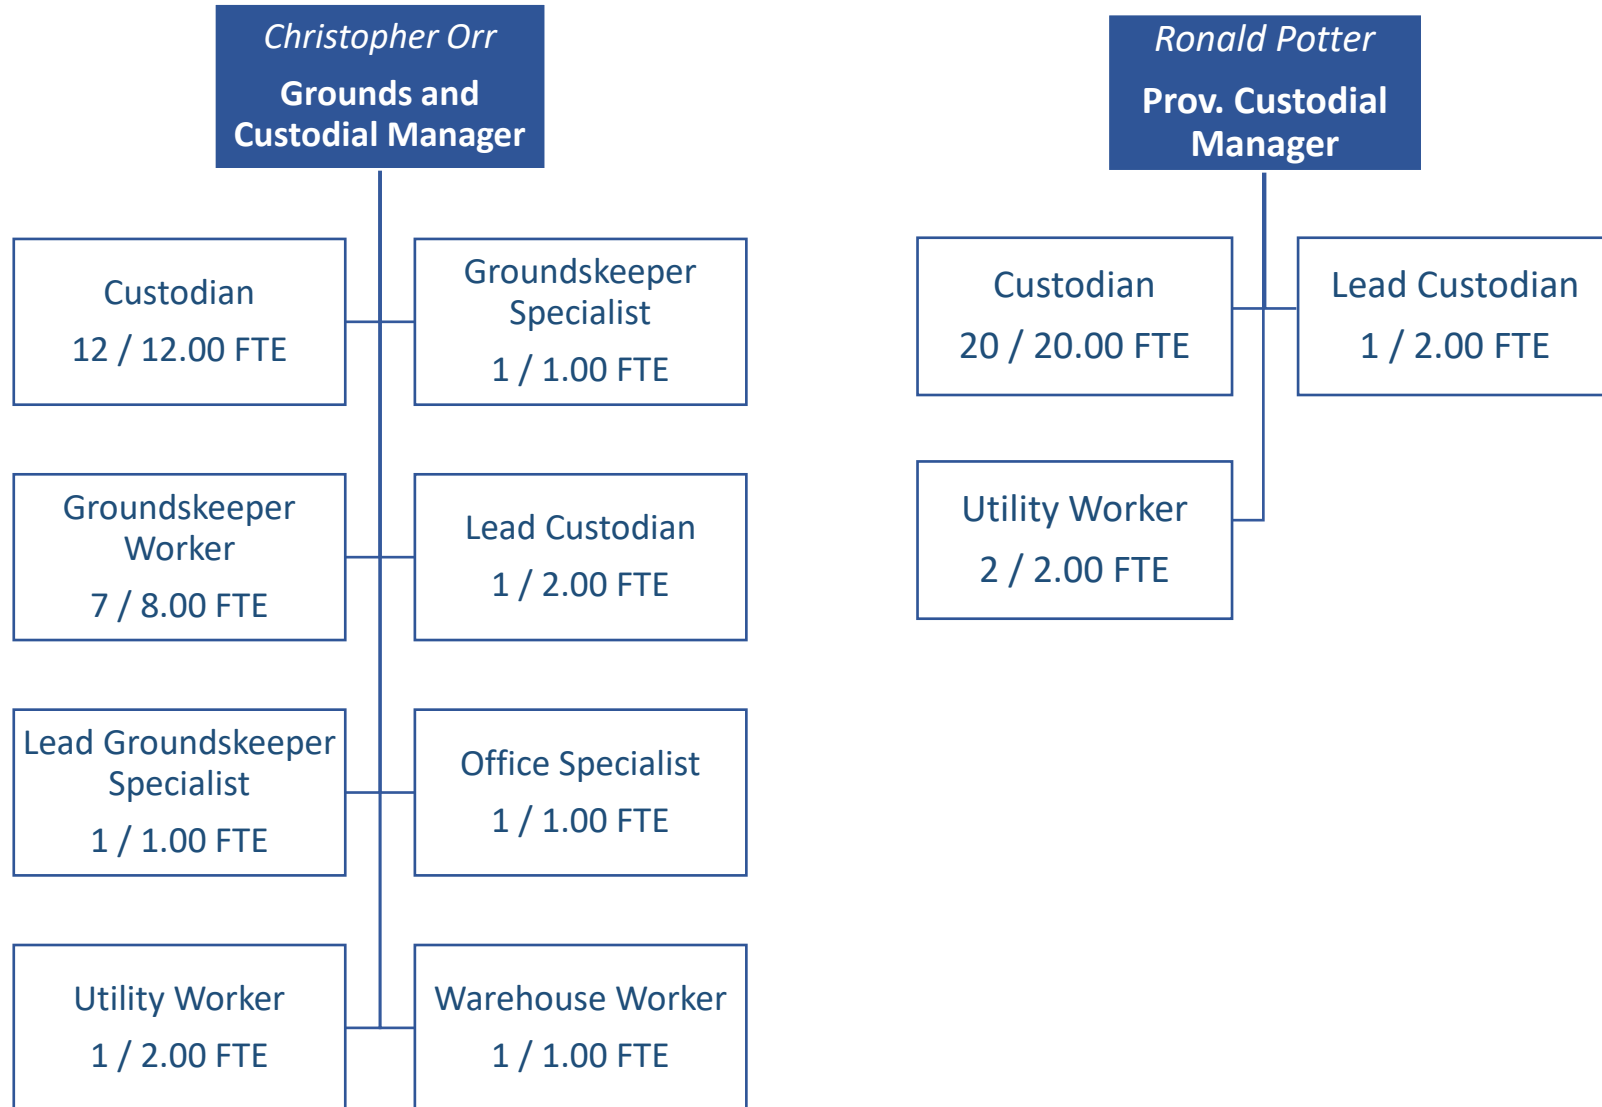

Fresno City College – Administrative Services - Building and Grounds Services