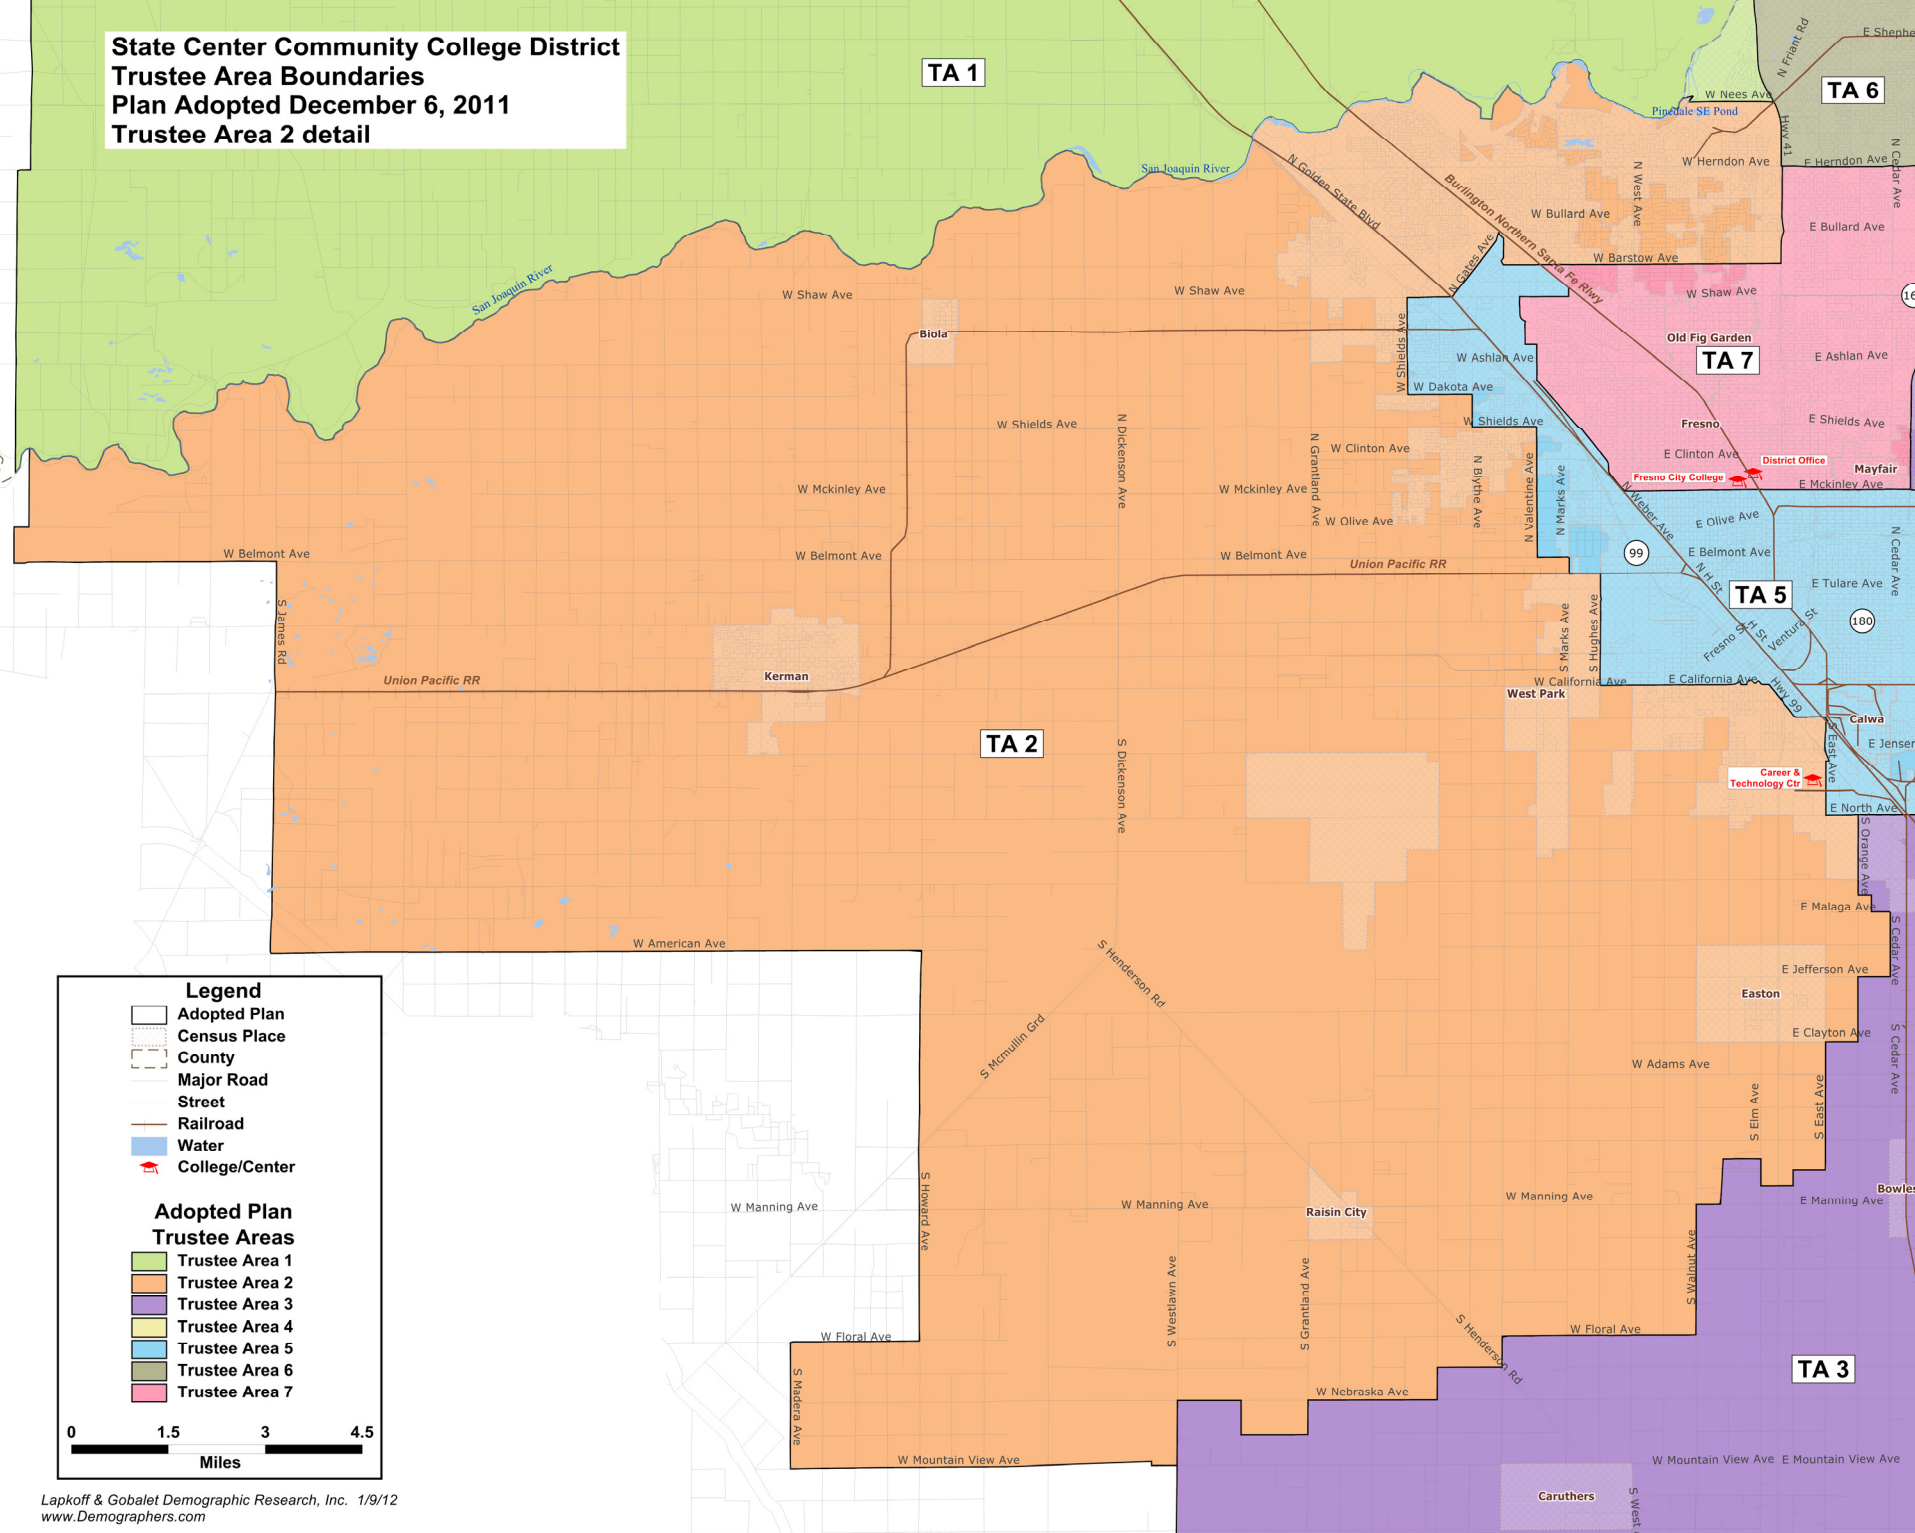

**State Center Community College District
Trustee Area Boundaries
Plan Adopted December 6, 2011
Trustee Area 2 detail**

Legend

- Adopted Plan
- Census Place
- County
- Major Road
- Street
- Railroad
- Water
- College/Center

Adopted Plan Trustee Areas

- Trustee Area 1
- Trustee Area 2
- Trustee Area 3
- Trustee Area 4
- Trustee Area 5
- Trustee Area 6
- Trustee Area 7

0 1.5 3 4.5
Miles