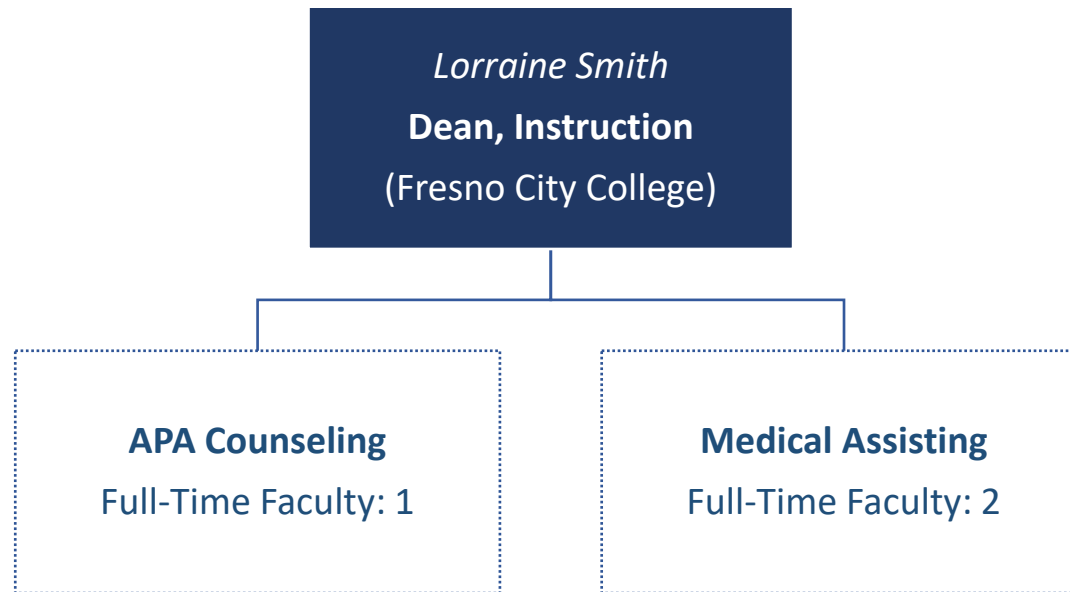

Fresno City College – West Fresno Center

West Fresno Center – Instruction - Applied Technology

West Fresno Center – Instruction - Allied Health, Physical Education & Athletics (APA)

West Fresno Center – Instruction - Math, Science & Engineering

West Fresno Center – Student Services - Counseling

Dr. George Alvarado
**Director, Counseling &
Special Projects**

West Fresno Center – Student Services - Library / Learning Resource Center

West Fresno Center – Administrative Services - Building and Grounds Services