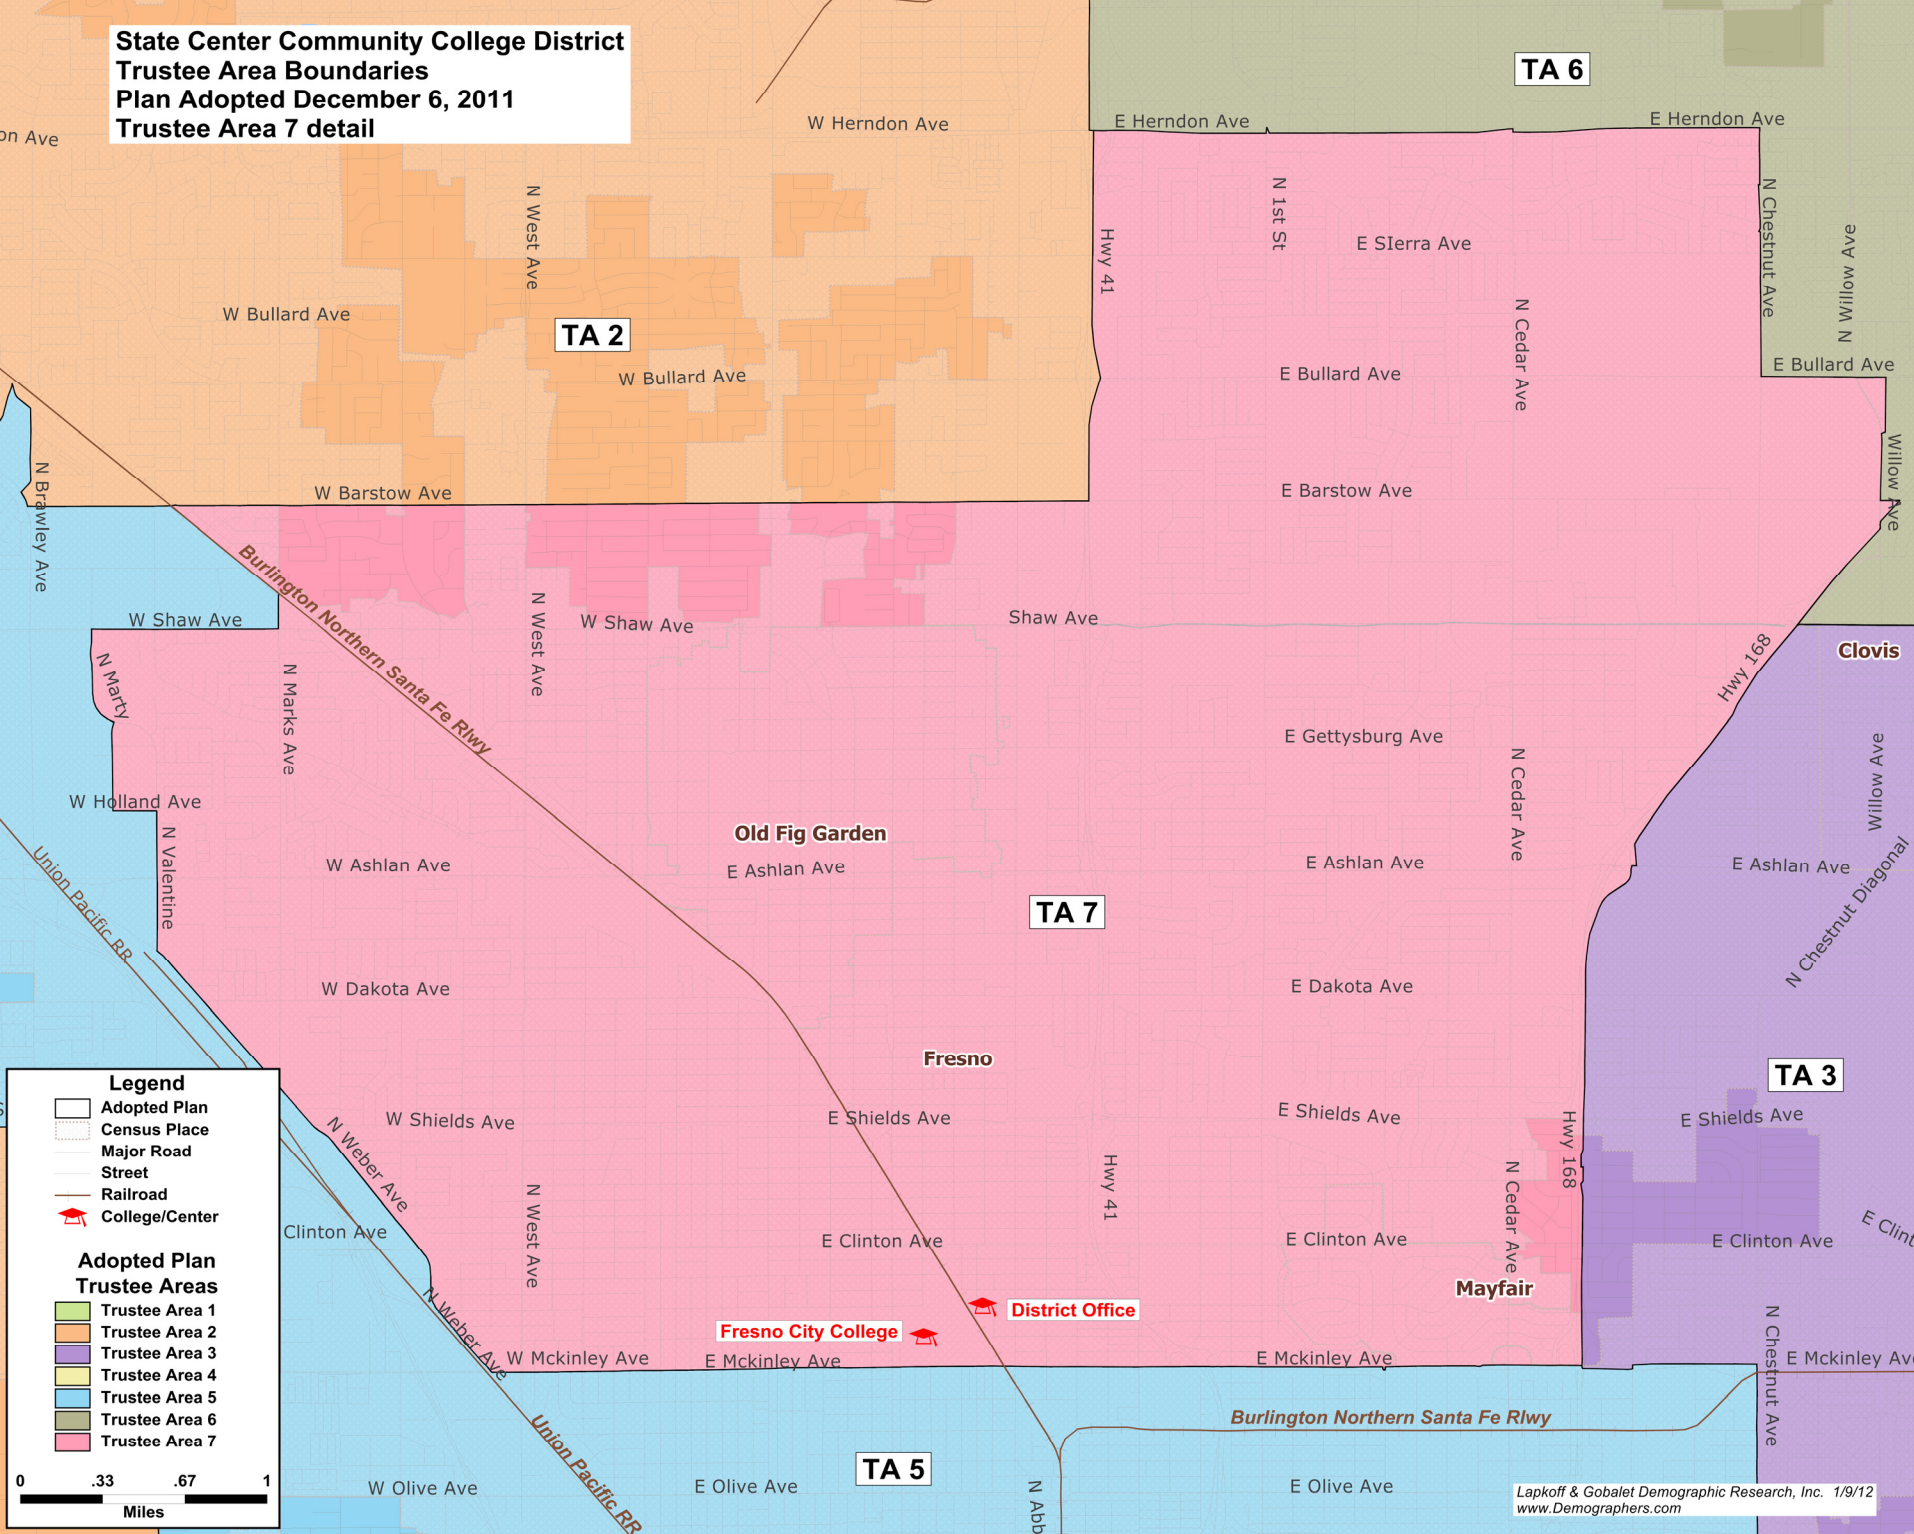

**State Center Community College District
Trustee Area Boundaries
Plan Adopted December 6, 2011
Trustee Area 7 detail**

Legend

- Adopted Plan
- Census Place
- Major Road
- Street
- Railroad
- College/Center

Adopted Plan Trustee Areas

- Trustee Area 1
- Trustee Area 2
- Trustee Area 3
- Trustee Area 4
- Trustee Area 5
- Trustee Area 6
- Trustee Area 7

0 .33 .67 1
Miles