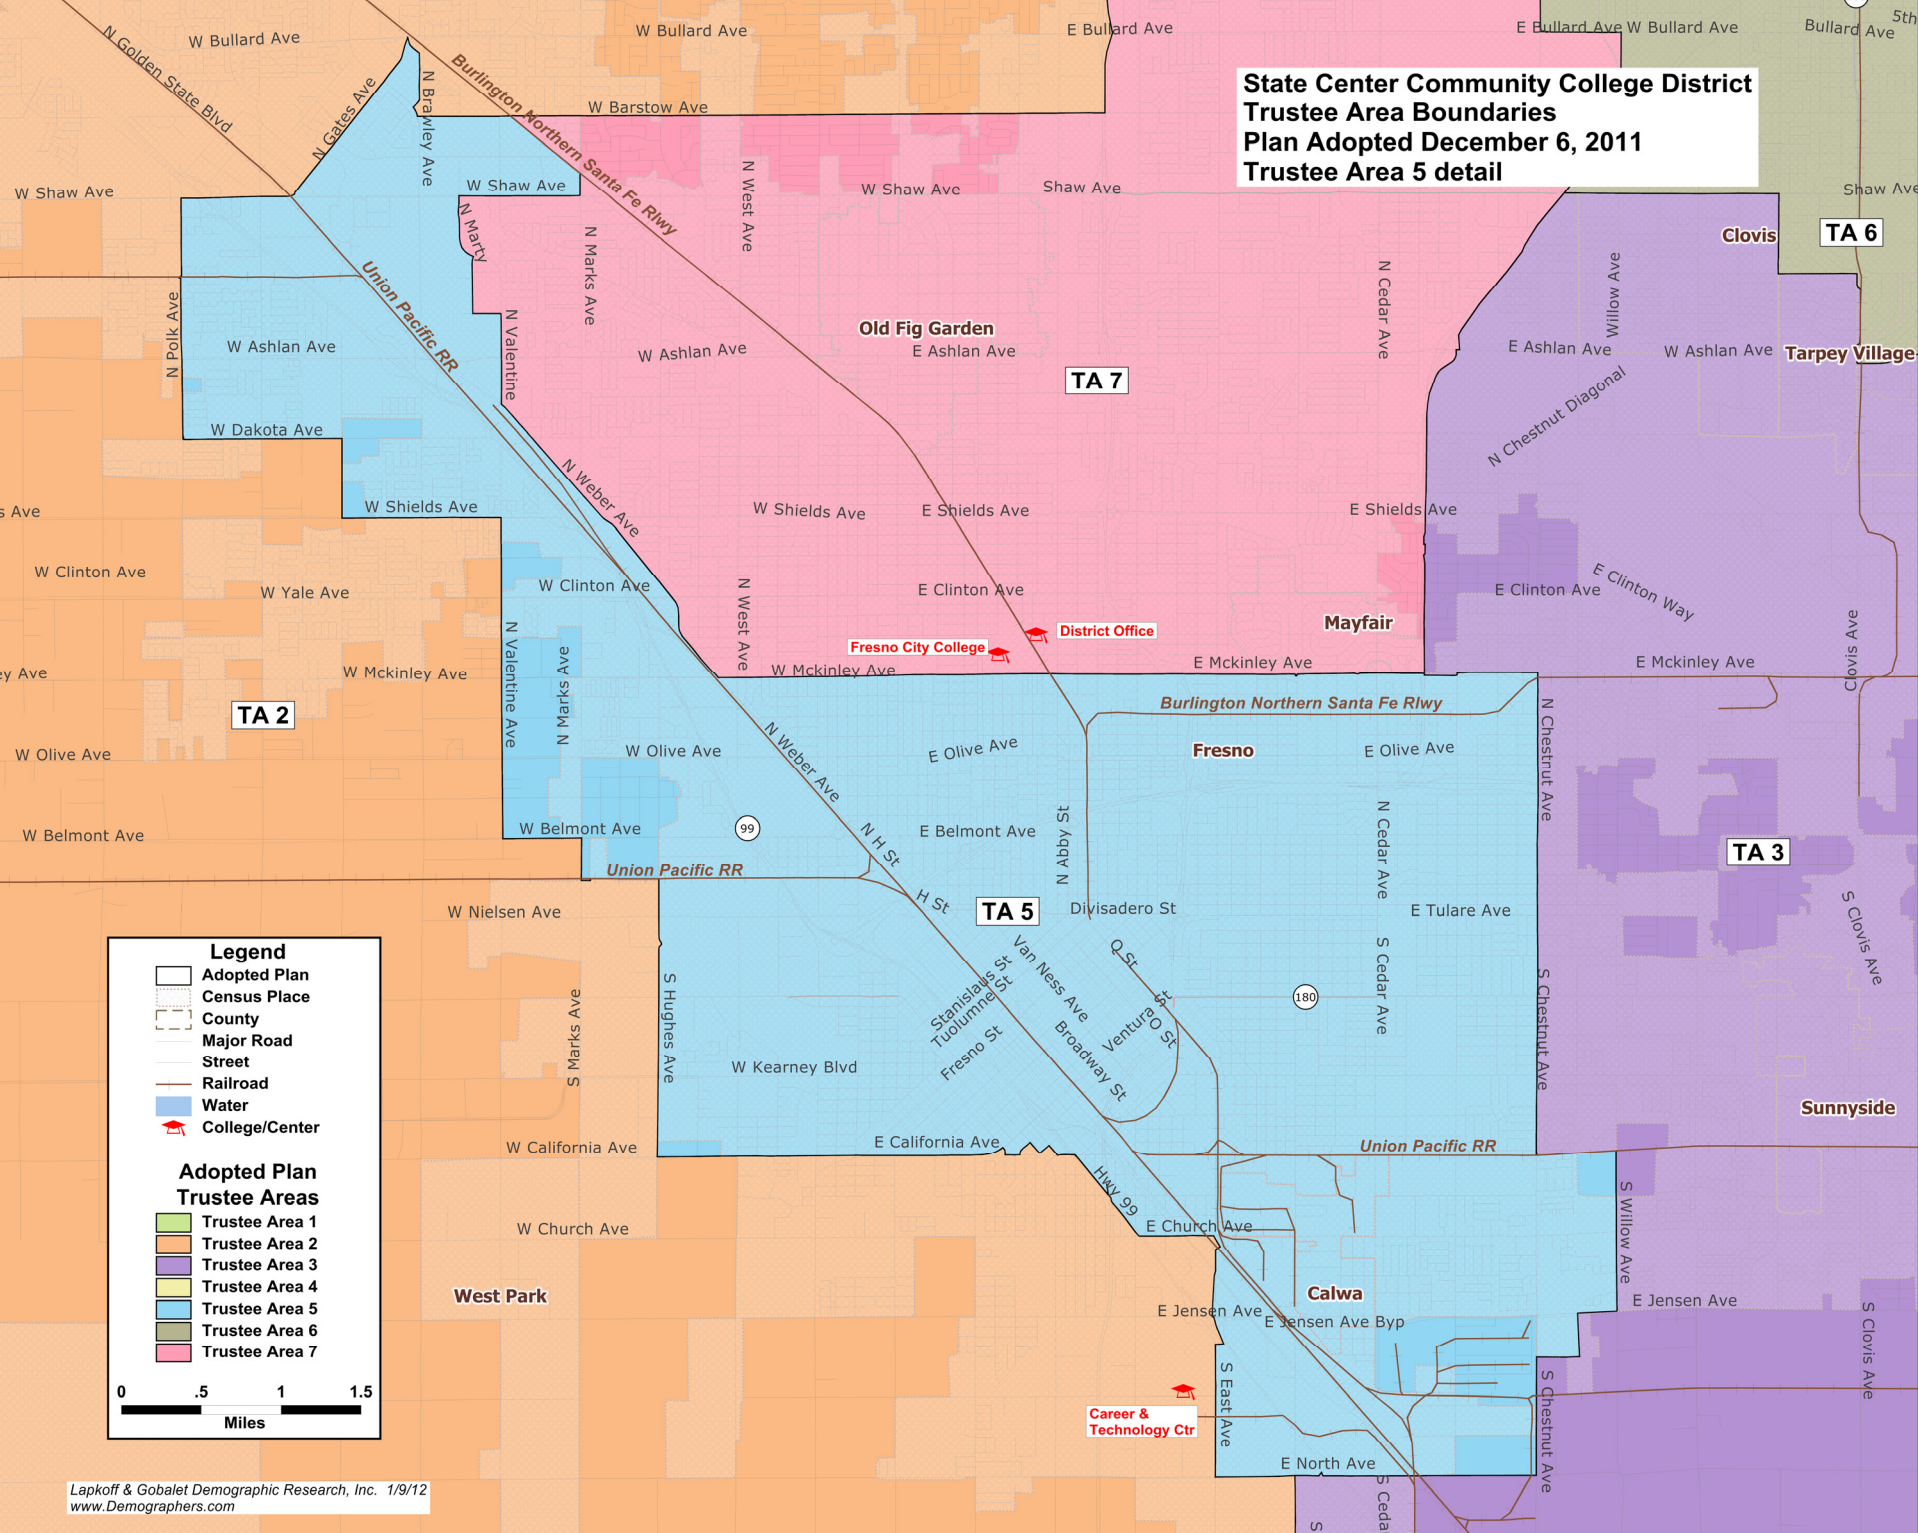

**State Center Community College District
Trustee Area Boundaries
Plan Adopted December 6, 2011
Trustee Area 5 detail**

Legend

- Adopted Plan
- Census Place
- County
- Major Road
- Street
- Railroad
- Water
- College/Center

Adopted Plan Trustee Areas

- Trustee Area 1
- Trustee Area 2
- Trustee Area 3
- Trustee Area 4
- Trustee Area 5
- Trustee Area 6
- Trustee Area 7

0 .5 1 1.5
Miles